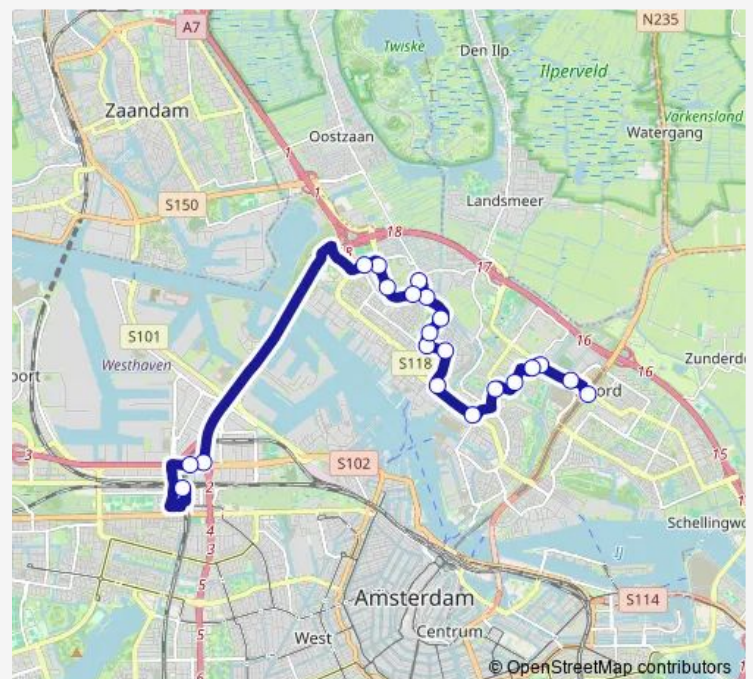

Amsterdam, Oosterlengte

Amsterdam, G.J. Scheurleerweg

Amsterdam, Noord

Route schedule

Amsterdam, Station Sloterdijk — Amsterdam, Noord

Monday 06:07-24:00

Tuesday 06:07-24:00

Wednesday 06:07-24:00

Thursday 06:07-24:00

Friday 06:07-24:00

Saturday 06:58-24:00

Sunday 07:28-24:00

Route info

Direction: Amsterdam, Station Sloterdijk

Stops: 21

Trip Duration: 0 hour 25 min

■ 36 — Lijn 36

BusMaps

Direction

Amsterdam, Noord — Amsterdam, Station Sloterdijk

21 stops

[Open route schedule](#)

Amsterdam, Noord

Amsterdam, G.J. Scheurleerweg

Thursday 06:05-24:00

Friday 06:05-24:00

Saturday 06:47-24:00

Sunday 07:27-24:00

Route info

Direction: Amsterdam, Noord

Stops: 21

Trip Duration: 0 hour 24 min