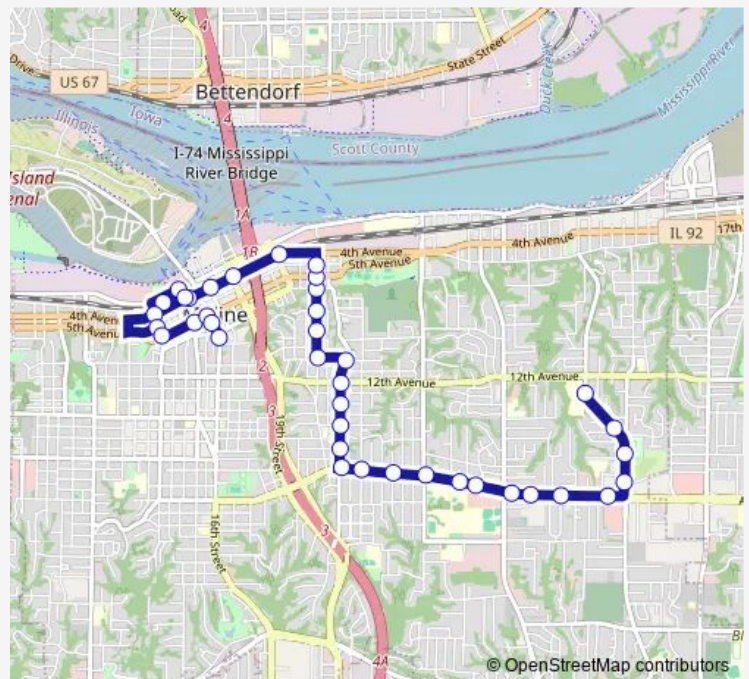

27 St & 18 Ave A

27 St & 16 Ave

27 St & 14 Ave

27 St & 12 Ave

27 St & 11 Ave B

25 St & 11 Ave B

25 St & 10 Ave

Route schedule

Wilson Middle School — Hillside Heights Shelter

Monday	15:13
Tuesday	15:13
Wednesday	14:15
Thursday	15:13
Friday	15:13
Saturday	—
Sunday	—

Route info

Direction: Wilson Middle School

Stops: 39

Trip Duration: 0 hour 35 min

25 St & 9 Ave

25 St & 7 Ave

25 St & 6 Ave

25 St & 5 Ave

23 St & 4 Ave

19 St & 4 Ave

17 St & 4 Ave

15 St & 4 Ave

Centre Station

15 St & River Dr

15 St & 4 Ave

12 St & 4 Ave

12 St & 5 Ave

12 St & 6 Ave

15 St & 6 Ave

16 St & 6 Ave