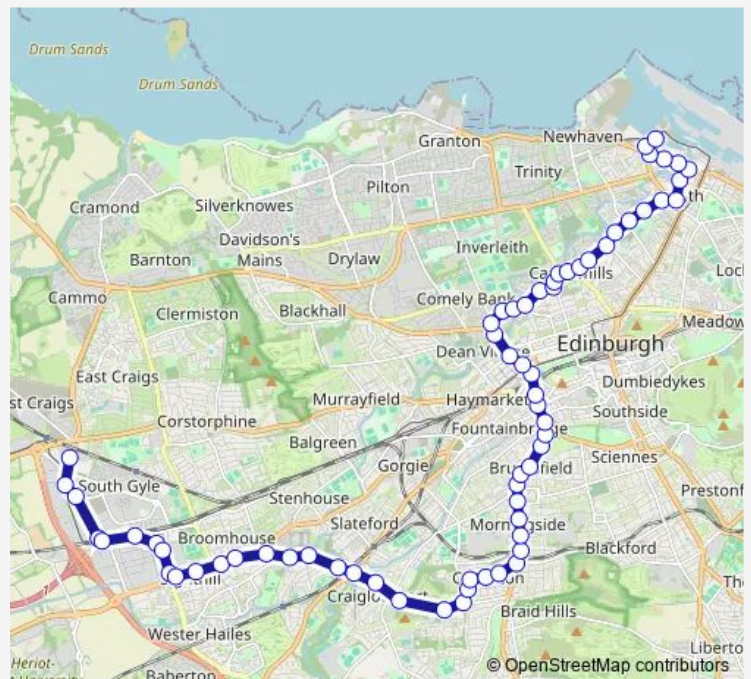

Victoria Quay

Sandport Street

The Shore

Parliament Street

St Anthony Street

Junction Place

Swanfield

Stanwell Street

Perth Street

Edinburgh Academy

Hamilton Place

Route schedule

Ocean Terminal — Napier University (Sighthill)

Monday 16:55-20:49

Tuesday 16:55-20:49

Wednesday 16:55-20:49

Thursday 16:55-20:49

Friday 16:55-20:49

Saturday 17:35-20:49

Sunday 17:50-18:45

Route info

Direction: Ocean Terminal

Stops: 59

Trip Duration: 0 hour 54 min

Carlton Street

Ann Street

Comely Bank Avenue

Dean Bridge

Drumsheugh Place

Queensferry Street

Lothian Road

Usher Hall