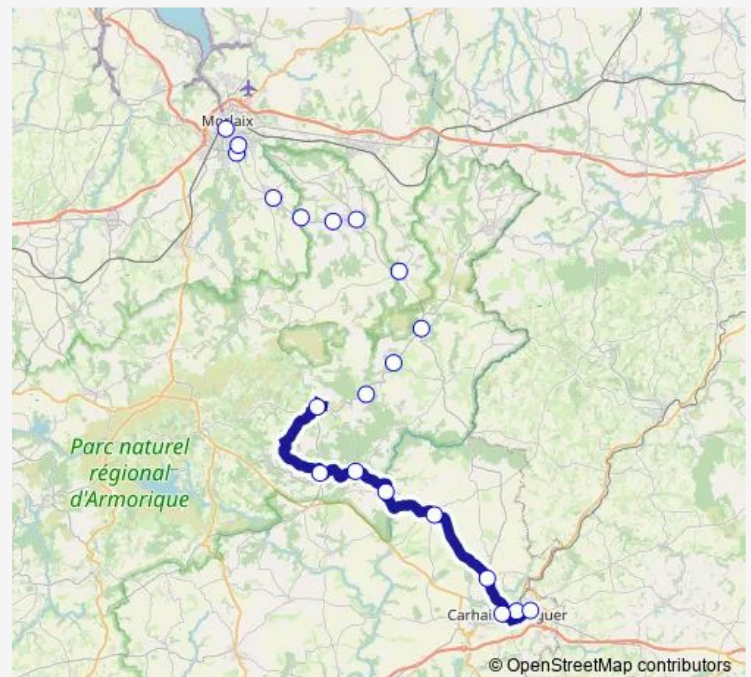

Bourg

Bourg

Hôpital

Coatélan

Centre

Saint-Fiacre

Lycée T. Corbière

Gare Sncf

### Route schedule

Gare Sncf — Gare Sncf

Monday 06:20-19:50

Tuesday 06:20-19:50

Wednesday 06:20-19:50

Thursday 06:20-19:50

Friday 06:20-19:50

Saturday 07:20-19:50

### Route info

Direction: Gare Sncf

Stops: 20

Trip Duration: 1 hour 36 min

36 — Carhaix - Morlaix