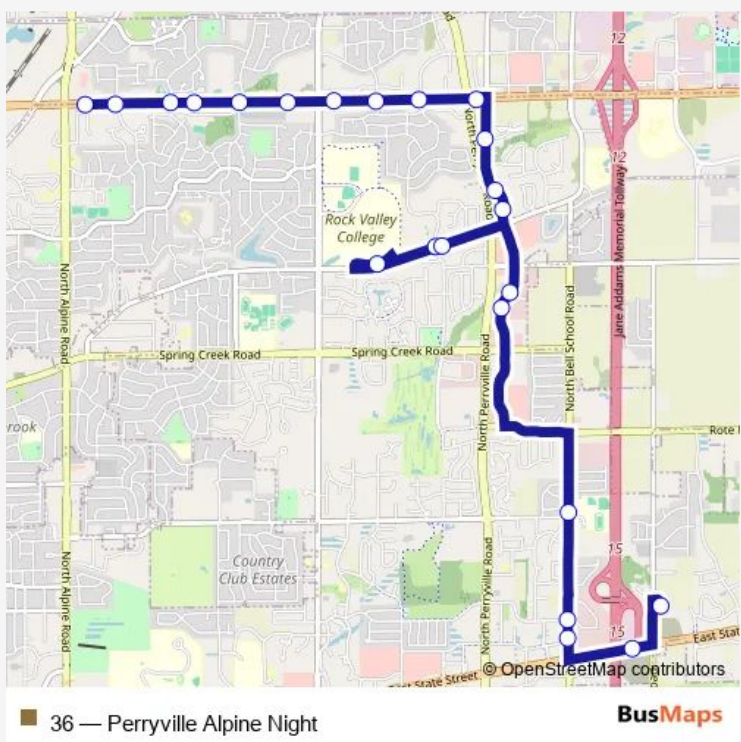

Bus 36 Perryville Alpine Night

[Go to website](#)

Direction
 E State Lynmar-NEC-Inbound — Lynmar E State
 41 stops
[Open route schedule](#)

- E State Lynmar-NEC-Inbound
- Morsay Maray-S- Outbound
- Morsay Rock River Ford-S
- N Alpine Rural-E
- N Alpine Skyline-Sec
- N Alpine Guilford-Nec
- N Alpine Edgebrook Center-Nec
- N Alpine Linder-Sec
- N Alpine Pepper-Sec
- N Alpine High Point-Sec
- N Alpine Innsbruck-Sec
- N Alpine Siseman-Sec
- E Riverside Hiatt-SWC-Outbound
- E Riverside Sage-SWC-Outbound
- E Riverside Pebble Creek-SWC-Outbound
- E Riverside North Love Baptist Church-S-Outbound
- E Riverside Applewood-SWC-Outbound
- E Riverside Ortho IL-S-Outbound
- E Riverside Community Credit Union-S-Outbound
- E Riverside Live Oak-SWC-Outbound
- E Riverside Trainer-SWC-Outbound

Route schedule
 E State Lynmar-NEC-Inbound — Lynmar E State

Monday	—
Tuesday	—
Wednesday	—
Thursday	—
Friday	—
Saturday	—
Sunday	23:00

Route info
 Direction: E State Lynmar-NEC-Inbound
 Stops: 41
 Trip Duration: 0 hour 50 min

20 stops

[Open route schedule](#)

East Side Transfer Center

Lyford Subway-W

Walton Walmart-S

Bell School Mill-Nwc

Bell School Waterford-Nwc

Bell School Temple-Nwc

Saturday —

Sunday 18:25

Route info

Direction: Walton Walmart-S

Stops: 30

Trip Duration: 0 hour 35 min

N Alpine Pepper-Sec

N Alpine High Point-Sec