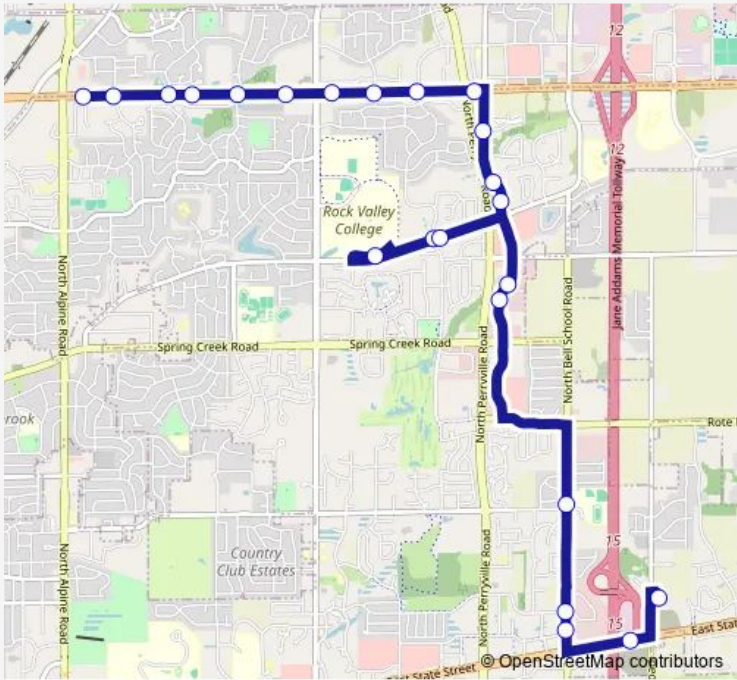

**Bus 36 Perryville Alpine Night**

[Go to website](#)

**Direction**  
 E State Lynmar-NEC-Inbound — Lynmar E State  
 41 stops  
[Open route schedule](#)

- E State Lynmar-NEC-Inbound
- Morsay Maray-S- Outbound
- Morsay Rock River Ford-S
- N Alpine Rural-E
- N Alpine Skyline-Sec
- N Alpine Guilford-Nec
- N Alpine Edgebrook Center-Nec
- N Alpine Linder-Sec
- N Alpine Pepper-Sec
- N Alpine High Point-Sec
- N Alpine Innsbruck-Sec
- N Alpine Siseman-Sec
- E Riverside Hiatt-SWC-Outbound
- E Riverside Sage-SWC-Outbound
- E Riverside Pebble Creek-SWC-Outbound
- E Riverside North Love Baptist Church-S-Outbound
- E Riverside Applewood-SWC-Outbound
- E Riverside Ortho IL-S-Outbound
- E Riverside Community Credit Union-S-Outbound
- E Riverside Live Oak-SWC-Outbound
- E Riverside Trainer-SWC-Outbound

Route schedule  
 E State Lynmar-NEC-Inbound — Lynmar E State

Monday	—
Tuesday	—
Wednesday	—
Thursday	—
Friday	—
Saturday	—
Sunday	23:00

Route info  
 Direction: E State Lynmar-NEC-Inbound  
 Stops: 41  
 Trip Duration: 0 hour 50 min

**Direction**

East Side Transfer Center — E State Lynmar-NEC-Inbound

20 stops

[Open route schedule](#)

East Side Transfer Center

Lyford Subway-W

Walton Walmart-S

Bell School Mill-Nwc

## Route info

Direction: East Side Transfer Center

Stops: 20

Trip Duration: 0 hour 30 min