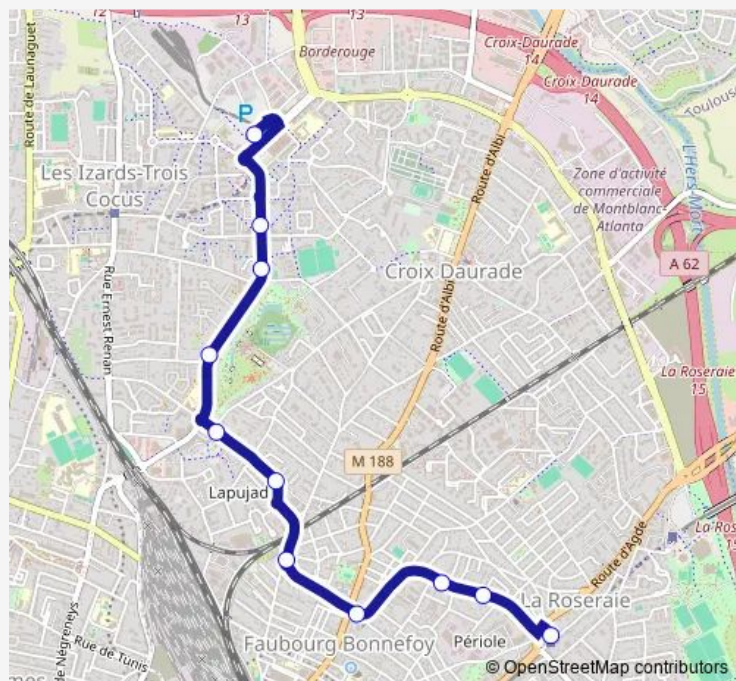

Bus 36 Borderouge / Roseraie

[Go to website](#)

Direction

Borderouge — Roseraie

11 stops

[Open route schedule](#)

Borderouge

Monloup

Roseraie

Route schedule

Borderouge — Roseraie

Monday 05:35-20:50

Tuesday 05:35-20:50

Wednesday 05:35-20:50

Thursday 05:35-20:50

Friday 05:35-20:50

Saturday 06:00-19:45

Sunday 07:00-19:50

Route info

Direction: Borderouge

Stops: 11

Trip Duration: 0 hour 13 min

36 — Borderouge / Roseraie

Direction

Roseraie — Borderouge

12 stops

[Open route schedule](#)

Roseraie

Roseraie

Campardon

Le Brix

Hauts de Bonnefoy