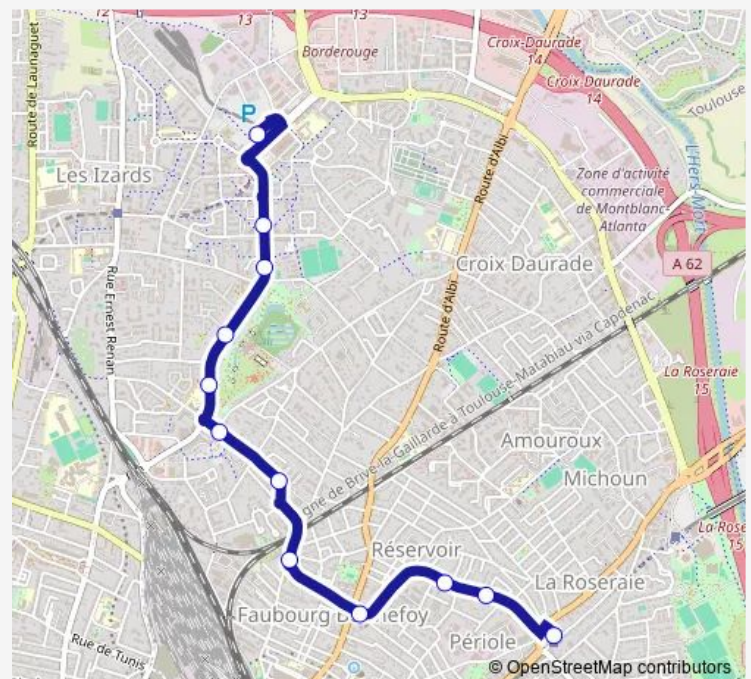

Bus 36 Borderouge / Roseraie

[Go to website](#)

Direction

Borderouge — Roseraie

11 stops

[Open route schedule](#)

Borderouge

Monloup

Saturday 06:00-19:45

Sunday 07:00-19:50

Route info

Direction: Borderouge

Stops: 11

Trip Duration: 0 hour 12 min

36 — Borderouge / Roseraie

Direction

Roseraie — Borderouge

12 stops

[Open route schedule](#)

Roseraie

Roseraie

Campardon

Le Brix

Hauts de Bonnefoy

Roseraie — Borderouge

Monday	05:55-20:50
Tuesday	05:55-20:50
Wednesday	05:55-20:50
Thursday	05:55-20:50
Friday	05:55-20:50
Saturday	06:25-20:05
Sunday	07:20-20:10

Route info

Direction: Roseraie

Stops: 12

Trip Duration: 0 hour 11 min