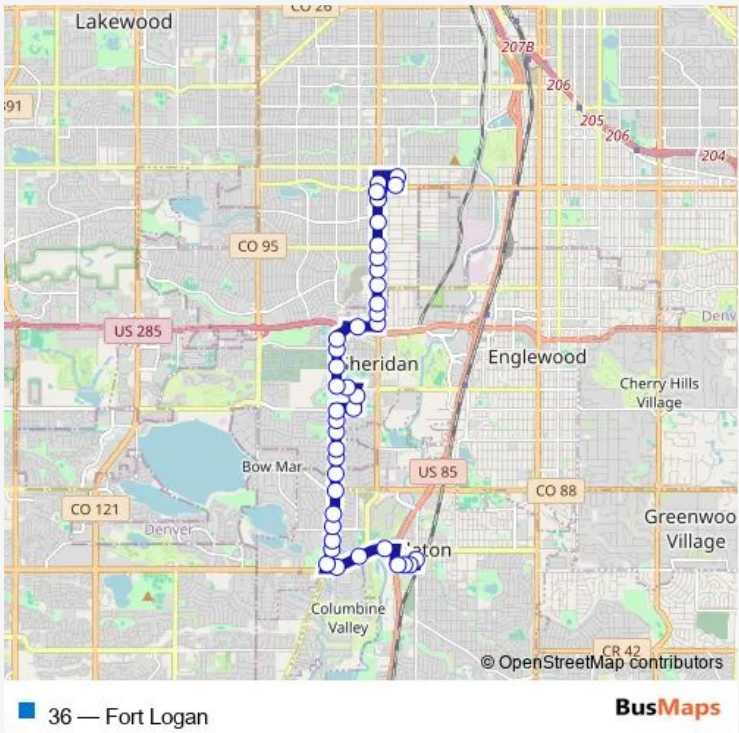

**Bus 36 Fort Logan**

[Go to website](#)

**Direction**  
 Littleton Downtown Station Gate D — S Federal Blvd & W Evans Ave Gate D  
 41 stops  
[Open route schedule](#)

- Littleton Downtown Station Gate D
- W Church Ave & S Nevada St
- W Church Ave & S Curtice St
- W Church Ave & S Santa Fe Dr
- W Bowles Ave & Echostar
- W Bowles Ave & S Federal Blvd
- W Bowles Ave & Lowell Way
- S Lowell Blvd & W Bowles Ave
- 5700 Block S Lowell Blvd
- 5600 Block S Lowell Blvd
- S Lowell Blvd & W Berry Ave
- S Lowell Blvd & W Aqueduct Ave
- S Lowell Blvd & W Belleview Ave
- S Lowell Blvd & W Grand Ave
- S Lowell Blvd & W Layton Ave
- S Lowell Blvd & W Wagontrail Dr
- S Lowell Blvd & W Tufts Ave
- S Lowell Blvd & W Edgemoor Pl
- S Lowell Blvd & W Quincy Ave
- W Quincy Ave & S Irving St
- S Irving St & W Oxford Ave

**Route schedule**  
 Littleton Downtown Station Gate D — S Federal Blvd & W Evans Ave Gate D

Monday	06:23-23:24
Tuesday	06:23-23:24
Wednesday	06:23-23:24
Thursday	06:23-23:24
Friday	06:23-23:24
Saturday	06:17-23:49
Sunday	06:17-23:48

**Route info**  
 Direction: Littleton Downtown Station Gate D  
 Stops: 41  
 Trip Duration: 0 hour 31 min

W Oxford Ave & S Knox Ct

S Lowell Blvd & W Oxford Ave

S Lowell Blvd & W Mansfield Ave

S Lowell Blvd & W Kenyon Ave

## Route info

Direction: S Federal Blvd & W Evans Ave Gate D

Stops: 38

Trip Duration: 0 hour 25 min

S Lowell Blvd & W Grand Ave

S Lowell Blvd & W Belleview Ave

S Lowell Blvd & W Arrowhead Rd

S Lowell Blvd & W Berry Ave