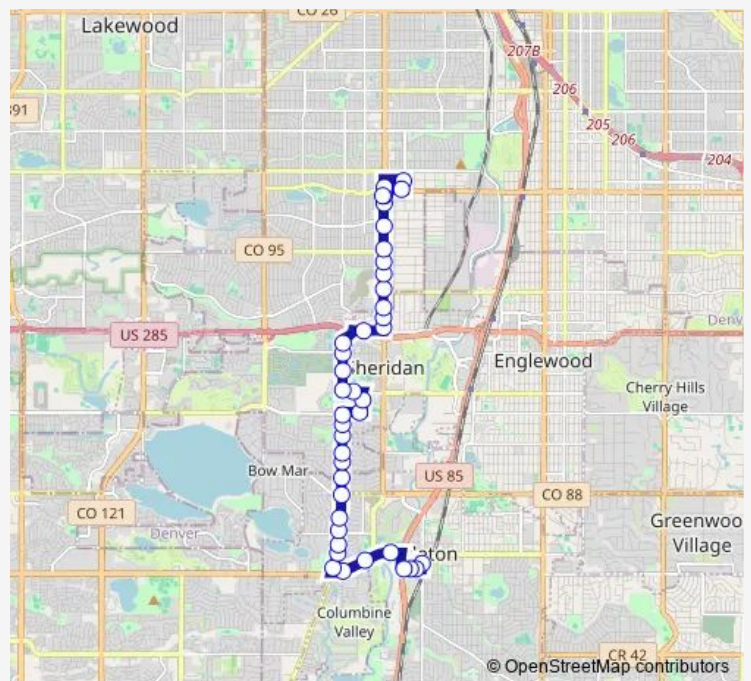

S Lowell Blvd & W Edgemoor Pl

S Lowell Blvd & W Quincy Ave

W Quincy Ave & S Irving St

S Irving St & W Oxford Ave

Route schedule

Littleton Downtown Station Gate D — S Federal Blvd & W Evans Ave Gate D

Monday 06:23-23:24

Tuesday 06:23-23:24

Wednesday 06:23-23:24

Thursday 06:23-23:24

Friday 06:23-23:24

Saturday 06:17-23:49

Sunday 06:17-23:48

Route info

Direction: Littleton Downtown Station Gate D

Stops: 41

Trip Duration: 0 hour 30 min

36 — Fort Logan

W Oxford Ave & S Knox Ct

S Lowell Blvd & W Oxford Ave

S Lowell Blvd & W Mansfield Ave

S Lowell Blvd & W Kenyon Ave

3500 Block S Lowell Blvd

Direction: S Federal Blvd & W Evans Ave Gate D

Stops: 38

Trip Duration: 0 hour 26 min

S Lowell Blvd & W Grand Ave

S Lowell Blvd & W Belleview Ave

S Lowell Blvd & W Arrowhead Rd

S Lowell Blvd & W Berry Ave

5600 Block S Lowell Blvd