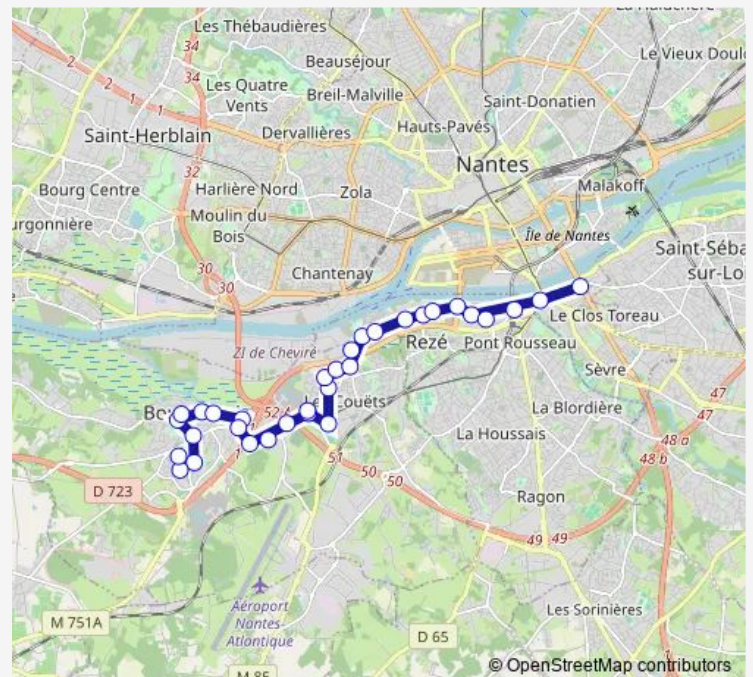

### Route schedule

Greneraie — Croix Jeannette

Monday	06:05-00:52 <sup>+1</sup>
Tuesday	06:05-00:52 <sup>+1</sup>
Wednesday	06:05-00:52 <sup>+1</sup>
Thursday	06:05-00:52 <sup>+1</sup>
Friday	06:05-02:52 <sup>+1</sup>
Saturday	05:52-02:52 <sup>+1</sup>
Sunday	08:05-00:52 <sup>+1</sup>

### Route info

Direction: Greneraie

Stops: 33

Trip Duration: 0 hour 38 min

36 — Greneraie - Croix Jeannette

Piano'cktail

Bougon

Parc de la Bouvre