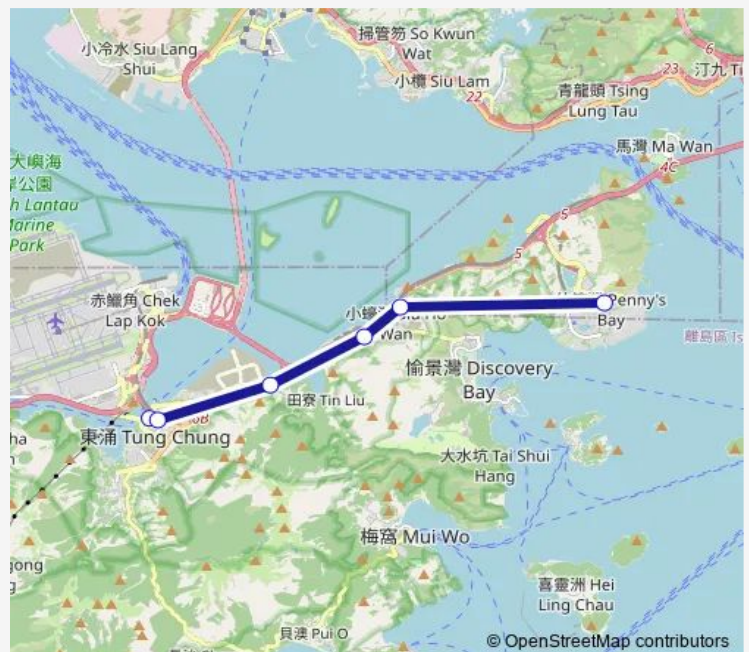

Route schedule

[Nlb] Tung Chung TAT Tung Road BUS Terminus — [Ctb] Disneyland|[Lwb+Ctb] Disneyland BUS Terminus/
Disneyland|[Lwb] Disneyland BUS Terminus|[Nlb] Disneyland

Monday	07:45-19:30
Tuesday	07:45-19:30
Wednesday	07:45-19:30
Thursday	07:45-19:30
Friday	07:45-19:30
Saturday	07:45-19:30
Sunday	07:45-19:30

Route info

Direction: [Nlb] Tung Chung TAT Tung Road BUS Terminus

Stops: 6

Trip Duration: 0 hour 28 min

Direction

[Ctb] Disneyland|[Lwb+Ctb] Disneyland BUS Terminus/
Disneyland|[Lwb] Disneyland BUS Terminus|[Nlb] Disneyland — [Nlb] Tung Chung TAT Tung Road BUS Terminus

Monday 08:20-20:05

Tuesday 08:20-20:05

Wednesday 08:20-20:05

Thursday 08:20-20:05

Friday 08:20-20:05

Saturday 08:20-20:05

Sunday 08:20-20:05

Route info