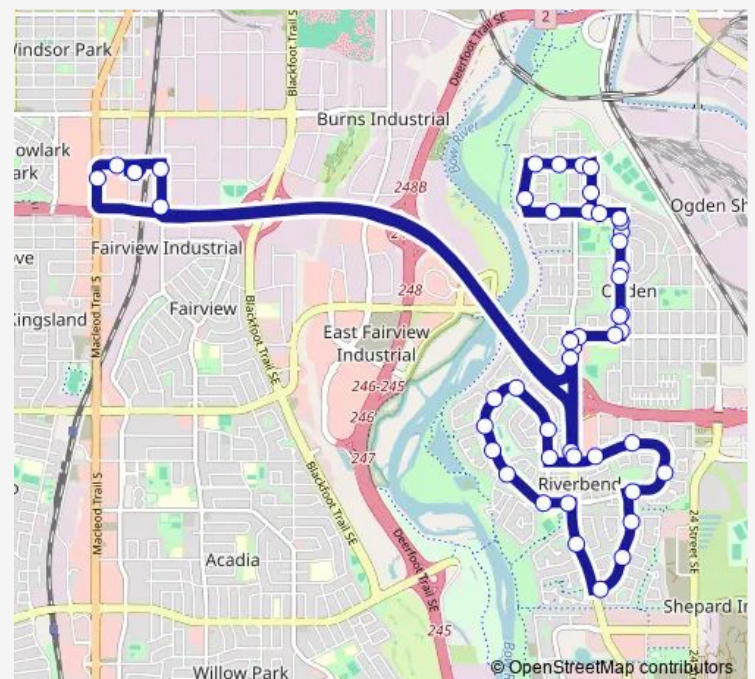

NB 21 ST @ River Rock CI Se

EB Riverglen DR @ 21 ST Se

NB Riverglen DR @ Riverstone CR Se

WB Riverglen DR @ Rivercroft CL Se

WB Riverglen DR @ Rivercrest DR Se

Route schedule

Chinook LRT Station Eb — Chinook LRT Station Eb

Monday 05:12-23:32

Tuesday 05:12-23:32

Wednesday 05:12-23:32

Thursday 05:12-23:32

Friday 05:12-23:32

Saturday 05:52-23:07

Sunday 07:22-23:07

Route info

Direction: Chinook LRT Station Eb

Stops: 48

Trip Duration: 0 hour 38 min

■ 36 — Riverbend

BusMaps

Riverbend Station (Nb)

NB 18 ST SE @ S. of 76 AV Se

EB 76 AV SE @ 18 ST Se

NB 20A ST SE @ 76 AV Se

NB 20A ST SE @ 74 AV Se

NB 20A ST SE @ Lynndale Rd

NB 20A ST SE @ Lynndale Rd

NB 20A ST SE @ Lynnwood Dr

WB 66 AV SE @ 19 ST SE

WB 66 AV @ Lynnbrook GA Se

NB Lynnview RD @ Lynnview WY Se