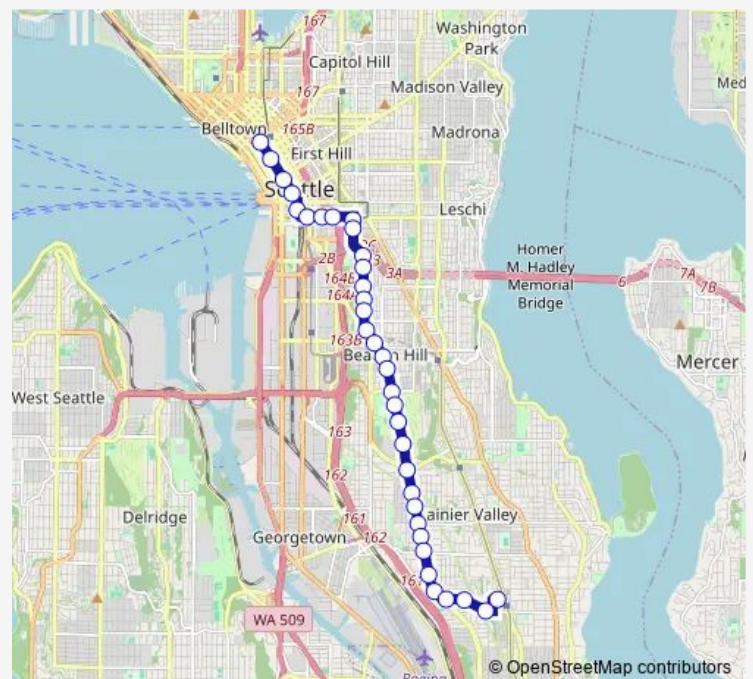

Beacon Ave S & S Hanford St

Beacon Ave S & S Spokane St

Beacon Ave S & Jefferson Community Center

Route schedule

3rd Ave & Pine St — S Myrtle St & 39th Ave S

Monday 03:15-02:16⁺¹

Tuesday 03:13-02:16⁺¹

Wednesday 03:13

Thursday 04:08-02:16⁺¹

Friday 03:13-02:16⁺¹

Saturday 03:13-02:15⁺¹

Sunday 03:15-02:20⁺¹

Route info

Direction: 3rd Ave & Pine St

Stops: 35

Trip Duration: 0 hour 37 min

Beacon Ave S & Jefferson Golf Course

Beacon Ave S & Veterans Administration Hospital

Beacon Ave S & S Columbian Way

Beacon Ave S & S Dawson St

Beacon Ave S & S Brandon St

Beacon Ave S & S Orcas St

Beacon Ave S & S Raymond St

Beacon Ave S & S Graham St

Beacon Ave S & S Holly St

Beacon Ave S & 27th Ave S

S Myrtle St & Beacon Ave S

S Myrtle Pl & 32nd Ave S

S Myrtle Pl & S Holly Park Dr

S Myrtle St & 39th Ave S

Direction