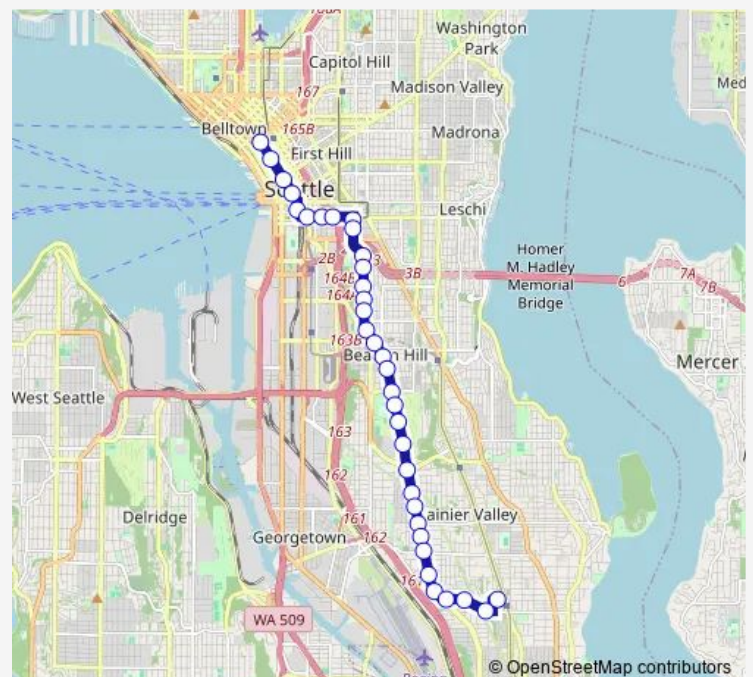

Beacon Ave S & S Hanford St

Beacon Ave S & S Spokane St

Beacon Ave S & Jefferson Community Center

Route schedule

3rd Ave & Pine St — S Myrtle St & 39th Ave S

Monday 03:15-02:16⁺¹

Tuesday 03:13-02:16⁺¹

Wednesday 03:13

Thursday 04:08-02:16⁺¹

Friday 03:13-02:16⁺¹

Saturday 03:13-02:15⁺¹

Sunday 03:15-02:20⁺¹

Route info

Direction: 3rd Ave & Pine St

Stops: 35

Trip Duration: 0 hour 32 min

Beacon Ave S & Jefferson Golf Course

Beacon Ave S & Veterans Administration Hospital

Beacon Ave S & S Columbian Way

Beacon Ave S & S Dawson St

Beacon Ave S & S Brandon St

Beacon Ave S & S Orcas St

Beacon Ave S & S Raymond St

Beacon Ave S & S Graham St

Beacon Ave S & S Holly St

Beacon Ave S & 27th Ave S

S Myrtle St & Beacon Ave S

S Myrtle Pl & 32nd Ave S

S Myrtle Pl & S Holly Park Dr

S Myrtle St & 39th Ave S

Direction