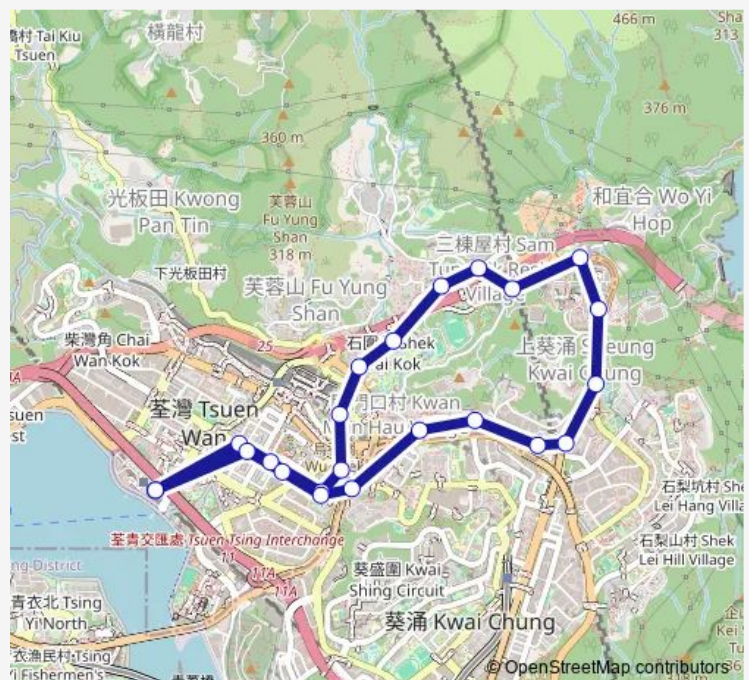

### Route info

Direction: [Kmb] LEI MUK Shue BUS Terminus|[Lwb] LEI MUK Shue BUS Terminus

Stops: 11

Trip Duration: 0 hour 20 min