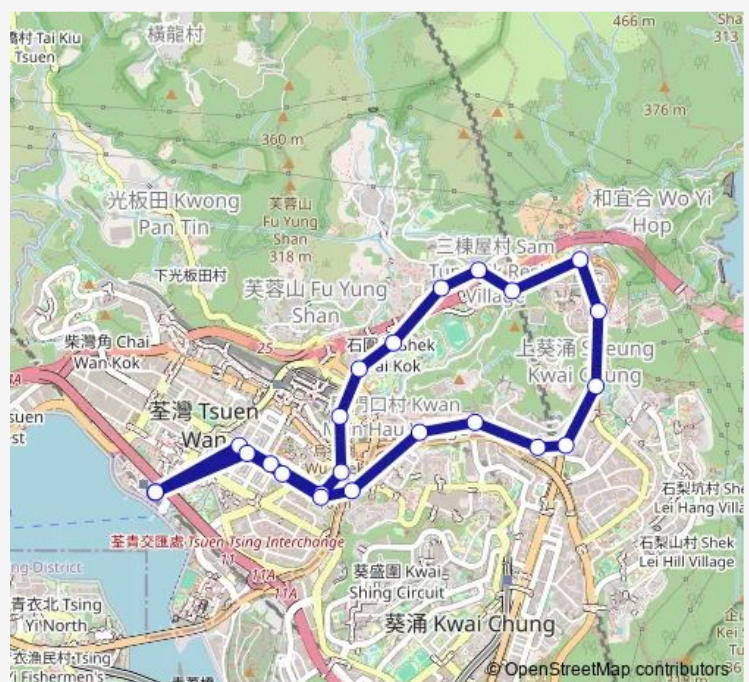

[Ctb] BO Shek Mansion, SHA Tsui Road|[Kmb] BO Shek Mansion|[Lwb] BO Shek Mansion

[Kmb] Lady Trench Polyclinic

[Ctb] Tsuen WAN West Station|[Kmb] Tsuen WAN West Station BUS Terminus

Route schedule

[Kmb] LEI MUK Shue BUS Terminus|[Lwb] LEI MUK Shue BUS Terminus — [Ctb] Tsuen WAN West Station|[Kmb] Tsuen WAN West Station BUS Terminus

Monday 05:30-05:45

Tuesday 05:30-05:45

Wednesday 05:30-05:45

Thursday 05:30-05:45

Friday 05:30-05:45

Saturday 05:30-05:45

Sunday 05:30-05:45

Route info

Direction: [Kmb] LEI MUK Shue BUS Terminus|[Lwb] LEI MUK Shue BUS Terminus

Stops: 11

Trip Duration: 0 hour 21 min

Direction

[Ctb] Tsuen WAN West Station[[Kmb] Tsuen WAN West Station BUS Terminus — [Ctb] Tsuen WAN West Station[[Kmb] Tsuen WAN West Station BUS Terminus

23 stops

[Open route schedule](#)

[Ctb] Tsuen WAN West Station[[Kmb] Tsuen WAN West Station BUS Terminus

[Ctb] Lady Trench Polyclinic, SHA Tsui Road[[Kmb] Lady Trench Polyclinic

[Kmb] HAM TIN Street Tsuen Wan