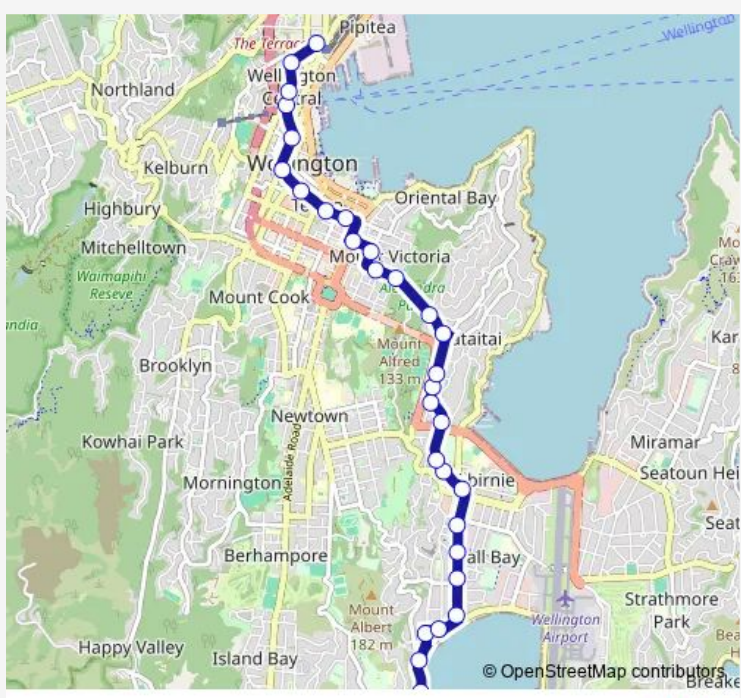

Bus 36 Lyall Bay - Kilbirnie - Hataitai - Wellington

[Go to website](#)

Direction
 Wellington Station - Stop A — Lyall Bay - Hungerford Road (near 2)
 31 stops
[Open route schedule](#)

- Wellington Station - Stop A
- Lambton Quay North - Stop D
- Lambton Central - Stop B
- Lambton Quay at Hunter Street
- Willis Street at Willbank Court
- Manners Street at Cuba Street - Stop B
- Courtenay Place at Courtenay Central
- Courtenay Place - Stop C
- Elizabeth Street (near 7)
- Brougham Street (near 51)
- Pirie Street at Porritt Avenue (near 77)
- Pirie Street at Bus Tunnel
- Waitoa Road at Bus Tunnel
- Hataitai - Stop B
- Moxham Avenue at Raupo Street (near 87)
- Kilbirnie School - Moxham Avenue
- Kupe Street at Hamilton Road
- Hamilton Road at Wellington Road (near 115)
- Wellington Regional Aquatic Centre
- Kilbirnie Library - Kilbirnie Crescent
- Kilbirnie - Stop A

Route schedule
 Wellington Station - Stop A — Lyall Bay - Hungerford Road (near 2)

Monday	15:45-18:45
Tuesday	15:45-18:45
Wednesday	15:45-18:45
Thursday	15:45-18:45
Friday	15:45-18:45
Saturday	—
Sunday	—

Route info
 Direction: Wellington Station - Stop A
 Stops: 31
 Trip Duration: 0 hour 39 min

36 — Lyall Bay - Kilbirnie - Hataitai - Wellington **BusMaps**

Onepu Road at Coutts Street

Onepu Road at Endeavour Street (near 95)

Friday 06:40-09:00

Saturday —

Sunday —

Route info

Direction: Lyall Bay - Hungerford Road (near 2)

Stops: 31

Trip Duration: 0 hour 34 min

Manners Street at Cuba Street - Stop A