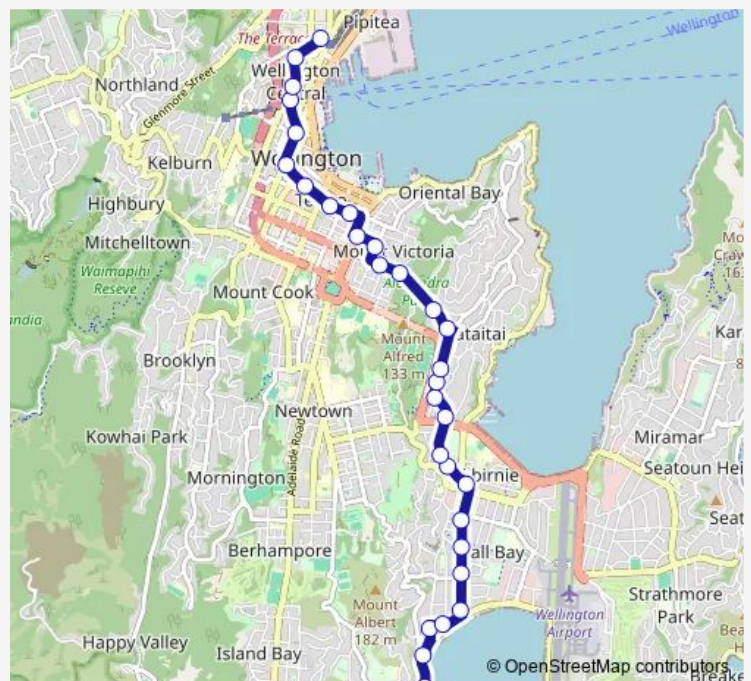

Kupe Street at Hamilton Road

Hamilton Road at Wellington Road (near 115)

Wellington Regional Aquatic Centre

Kilbirnie Library - Kilbirnie Crescent

Kilbirnie - Stop A

Route schedule

Wellington Station - Stop A — Lyall Bay - Hungerford Road (near 2)

Direction: Wellington Station - Stop A

Stops: 31

Trip Duration: 0 hour 39 min

■ 36 — Lyall Bay - Kilbirnie - Hataitai - Wellington

Onepu Road at Coutts Street

Onepu Road at Endeavour Street (near 95)

Onepu Road at Lyall Bay Shops (near 145)

Direction

Lyall Bay - Hungerford Road (near 2) — Wellington Station - Stop E

31 stops

[Open route schedule](#)

Lyall Bay - Hungerford Road (near 2)

Queens Drive (near 304)

Queens Drive at Sutherland Road

Queens Drive at Rua Street

Sunday —

Route info

Direction: Lyall Bay - Hungerford Road (near 2)

Stops: 31

Trip Duration: 0 hour 45 min

Manners Street at Cuba Street - Stop A

Manners Street at Willis Street

Willis Street at Grand Arcade