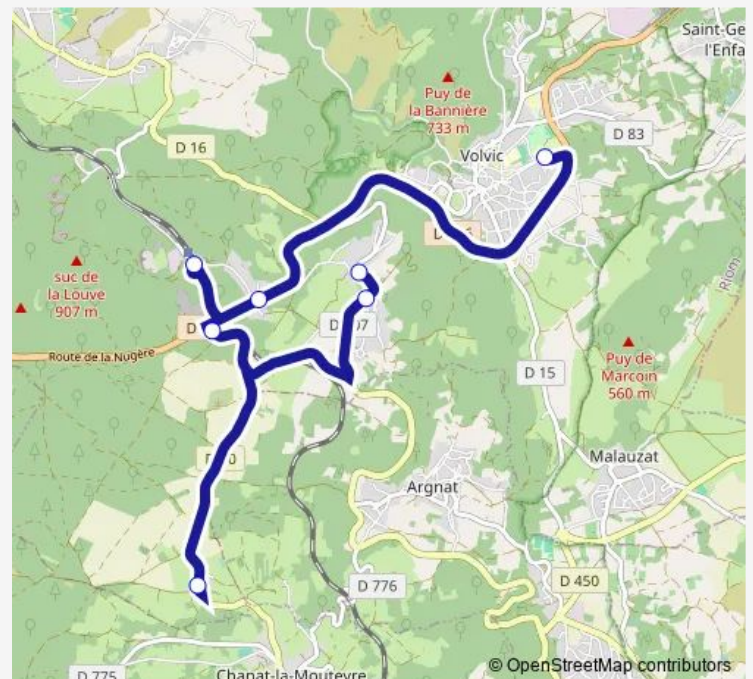

Volvic Égaules

Volvic Tourtoule Fontaine

Tourtoule Route de Clermont

### Route schedule

Gustave Roghi — Tourtoule Route de Clermont

Monday 18:20

Tuesday 18:20

Wednesday 13:20

Thursday 18:20

Friday 18:20

Saturday —

### Route info

Direction: Gustave Roghi

Stops: 7

Trip Duration: 0 hour 37 min

**Direction**

Volvic Luzet Rose DES Vents — Gustave Roghi

7 stops

[Open route schedule](#)

## Route schedule

Volvic Luzet Rose DES Vents — Gustave Roghi

Monday	06:45
Tuesday	06:45
Wednesday	06:45
Thursday	06:45
Friday	06:45
Saturday	—
Sunday	—