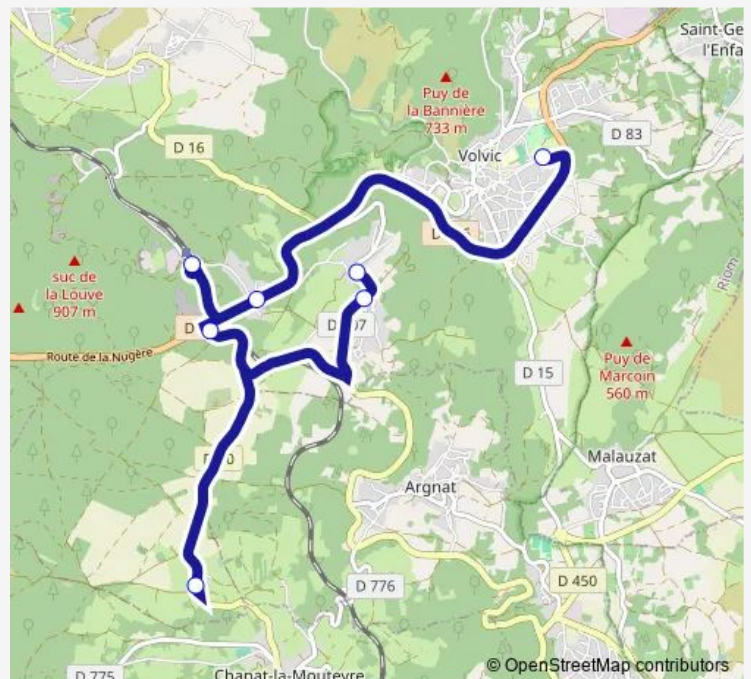

Direction

Gustave Roghi — Tourtoule Route de Clermont

7 stops

[Open route schedule](#)

Gustave Roghi

Volvic Luzet Rose DES Vents

Volvic Gare

Volvic LE Cratère

Thursday 18:20

Friday 18:20

Saturday —

Sunday —

Route info

Direction: Gustave Roghi

Stops: 7

Trip Duration: 0 hour 27 min

Direction

Volvic Luzet Rose DES Vents — Gustave Roghi

7 stops

[Open route schedule](#)

Volvic Luzet Rose DES Vents

Volvic Gare

Le Cratère

Volvic Égaules

Route info

Direction: Volvic Luzet Rose DES Vents

Stops: 7

Trip Duration: 0 hour 35 min

36 Bus time schedules and route maps are available in an offline PDF at busmaps.com. Use the busmaps.com website to see live bus times, train schedule or subway schedule, and step-by-step directions for all public transit in Clermont-Ferrand