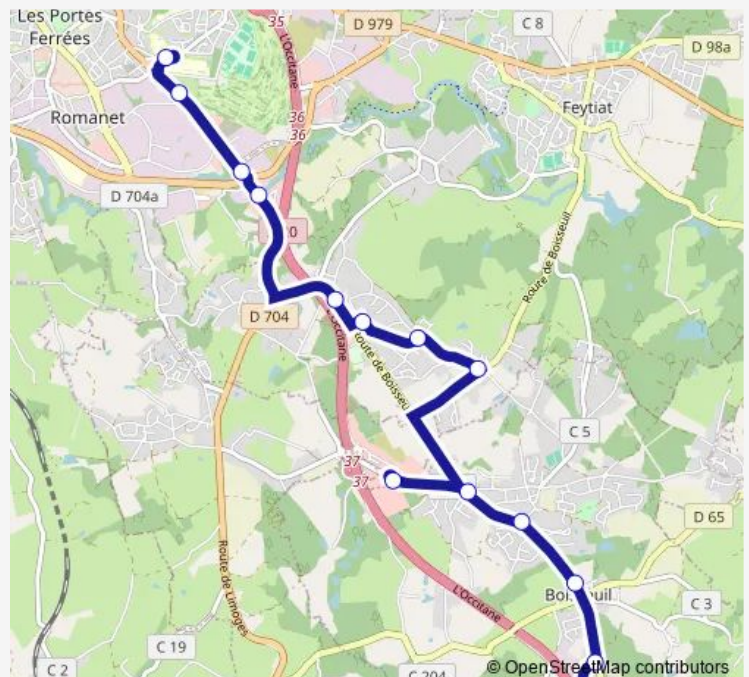

Wednesday 06:40-18:15

Thursday 06:40-18:15

Friday 06:40-18:15

Saturday 07:00-18:15

Sunday —

Route info

Direction: Boisseuil Z.A. La Plaine

Stops: 14

Trip Duration: 0 hour 20 min

36 — Pôle St Lazare <> Boisseuil Z.A. La Plaine

Direction

Pôle St Lazare — Boisseuil Z.A. La Plaine

14 stops

[Open route schedule](#)

Pôle St Lazare

Magré

Wednesday 06:35-18:50

Thursday 06:35-18:50

Friday 06:35-18:50

Saturday 06:35-18:50

Sunday —

Route info

Direction: Pôle St Lazare

Stops: 14