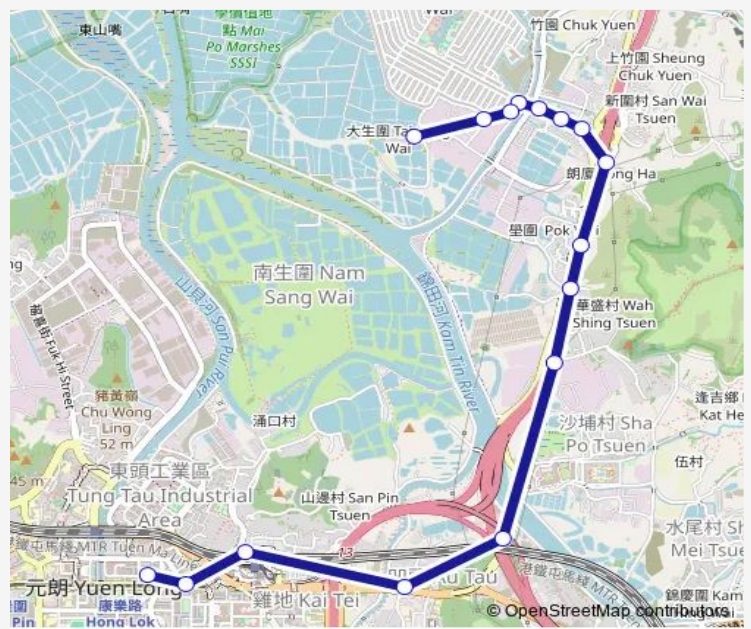

CASTLE PEAK ROAD - TAM MI, NEAR 元朗菜聯誼會有限公司天光墟蔬菜批發市場

SAN TAM ROAD, NEAR SHA PO SEWAGE PUMPING STATION

SAN TAM ROAD, NEAR 金翠軒

SAN TAM ROAD, NEAR ELITE GARDEN

SAN TAM ROAD, NEAR LONG HA

FAIRVIEW PARK BOULEVARD, NEAR MEISTER HOUSE TOWER A

FAIRVIEW PARK BOULEVARD, NEAR KAMEASE GARDEN BLOCK C

FAIRVIEW PARK BOULEVARD, NEAR MAN YUEN CHUEN

Route schedule

FOOK HONG STREET, NEAR KAM BO BUILDING|YUEN LONG (FOOK HONG STREET) PUBLIC LIGHT BUS TERMINUS — TAI SANG WAI VILLAGE OFFICE MINIBUS TERMINUS

Monday	06:00-21:30
Tuesday	06:00-21:30
Wednesday	06:00-21:30
Thursday	06:00-21:30
Friday	06:00-21:30
Saturday	06:00-21:30
Sunday	06:00-21:30

Route info

Direction: FOOK HONG STREET, NEAR KAM BO BUILDING|YUEN LONG (FOOK HONG STREET) PUBLIC LIGHT BUS TERMINUS

Stops: 16

Trip Duration: 0 hour 16 min

YAU POK ROAD, NEAR FAIRVIEW PARK

UNNAMED ACCESS ROAD, NEAR MAN YUEN CHUEN

UNNAMED ACCESS ROAD, NEAR TRAPPIST DAIRY
LTD

TAI SANG WAI VILLAGE OFFICE MINIBUS TERMINUS

Direction