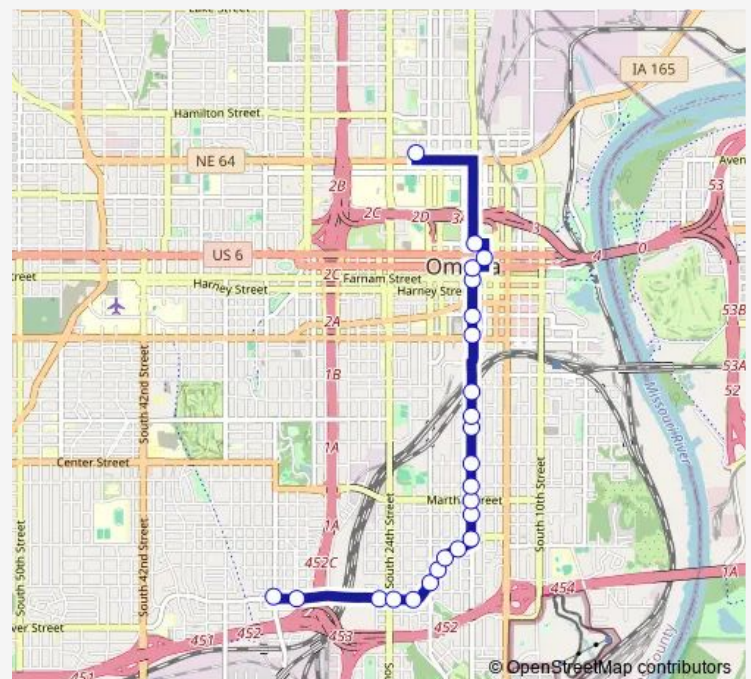

### Route schedule

32nd Ave & Vinton Nw — 22nd & Cuming Ne

Monday 06:43-22:13

Tuesday 06:43-22:13

Wednesday 06:43-22:13

Thursday 06:43-22:13

Friday 06:43-22:13

Saturday 07:13-21:13

### Route info

Direction: 32nd Ave & Vinton Nw

Stops: 24

Trip Duration: 0 hour 18 min

36 — South Omaha

BusMaps

15th & Dodge St Se

Capitol Ave & 16th Ne

## Direction

Capitol Ave & 16th Ne — Vinton & 32nd Ave Ne

24 stops

[Open route schedule](#)

Capitol Ave & 16th Ne

17th at Dodge Nw

Douglas & 16th Sw

16th & Farnam Nw

## Route info

Direction: Capitol Ave & 16th Ne

Stops: 24

Trip Duration: 0 hour 13 min

**Direction**

22nd &amp; Cuming Se — Vinton &amp; 32nd Ave Ne

23 stops

[Open route schedule](#)