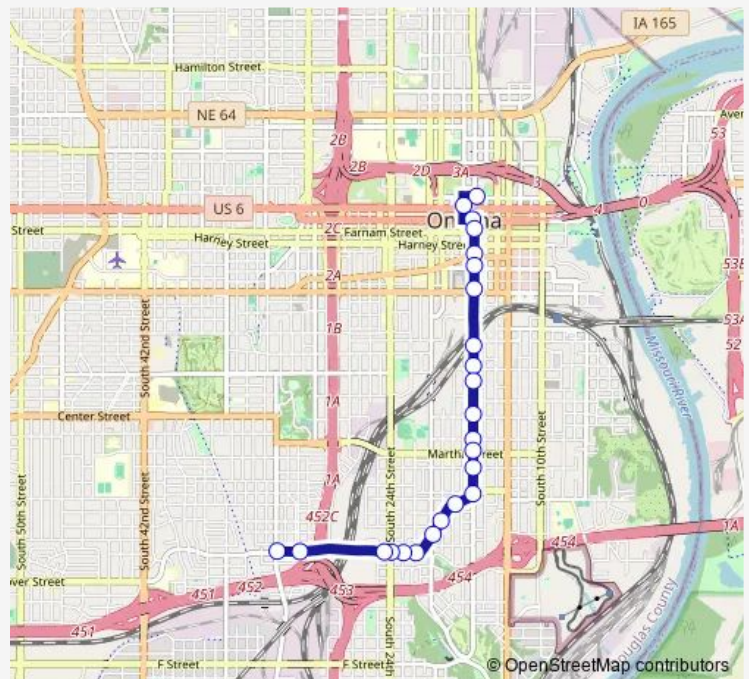

[Go to website](#)

**Direction**  
 16th & Capitol Ave Ne — 32nd Ave & Vinton Ne  
 24 stops  
[Open route schedule](#)

- 16th & Capitol Ave Ne
- 17th at Dodge Nw
- 16th & Douglas Sw
- 16th & Farnam Nw
- 16th & Howard Nw
- 16th & Jackson Nw
- 16th & Leavenworth Nw
- 16th & Pierce Sw
- 16th & William Nw
- 16th & Pine Nw
- 16th & Center Nw
- 16th & Dorcas Sw
- 16th & Martha Nw
- 16th & Castelar Sw
- 16th & Vinton Nw
- 18th & Vinton Ne
- 19th & Vinton Nw
- 20th & Vinton Ne
- 21st & Vinton Ne
- 23rd St & Vinton Ne
- 24th on Vinton St. Ne

### Route info

Direction: 16th & Capitol Ave Ne

Stops: 24

Trip Duration: 0 hour 13 min

25th & Vinton Ne

Hanscom Blvd & Vinton Ne

32nd Ave & Vinton Ne

**Direction**

## Route info

Direction: 22nd &amp; Cuming Se

Stops: 23

Trip Duration: 0 hour 18 min

**Direction**

32nd Ave &amp; Vinton Nw — 16th &amp; Capitol Ave Ne

24 stops

[Open route schedule](#)

## Route info

Direction: 32nd Ave &amp; Vinton Nw

Stops: 24

Trip Duration: 0 hour 13 min

36 Bus time schedules and route maps are available in an offline PDF at [busmaps.com](https://busmaps.com). Use the [busmaps.com](https://busmaps.com) website to see live bus times, train schedule or subway schedule, and step-by-step directions for all public transit in Omaha