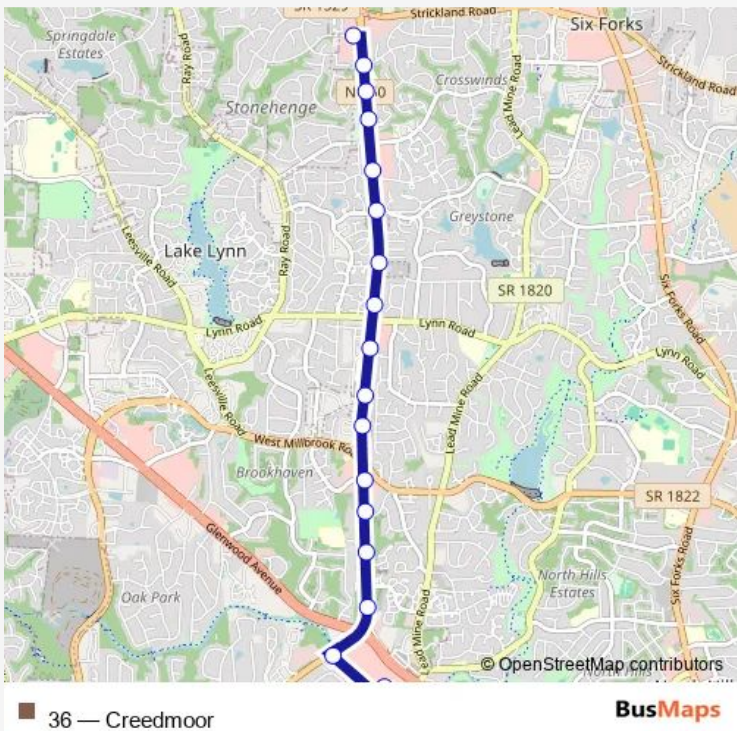

Bus 36 Creedmoor

[Go to website](#)

Direction
 Crabtree Valley Mall — Brennan Dr at Creedmoor Rd
 (Towne North Shopping Center)

18 stops

[Open route schedule](#)

- Crabtree Valley Mall
- Blue Ridge Rd at Crabtree Valley Ave
- Crabtree Valley Ave at Creedmoor Rd (Nb)
- Creedmoor Rd at Marriott Dr
- Creedmoor Rd at Tall Timber Dr (Nb)
- Creedmoor Rd at Sherborne Pl (Nb)
- Creedmoor Rd at Plaza Pl (Nb)
- Creedmoor Rd at Magellan Way (Nb)
- Creedmoor Rd at Jefferys Grove School Rd (Beverly Medical Center)
- Creedmoor Rd at Jefferys Grove School Rd (Nb)
- Creedmoor Rd at Lynn Rd (Nb)
- Creedmoor Rd at Kendricks Ct
- Creedmoor Rd at Sawmill Rd (Nb)
- Creedmoor Rd at Stonehenge Dr (Nb)
- Creedmoor Rd at Falcon Rest Cir
- Creedmoor Rd at Morgans Way (Nb)
- Creedmoor Rd at Lodestar Dr (Nb)
- Brennan Dr at Creedmoor Rd (Towne North Shopping Center)

Route schedule
 Crabtree Valley Mall — Brennan Dr at Creedmoor Rd
 (Towne North Shopping Center)

Monday	05:00-22:30
Tuesday	05:00-22:30
Wednesday	05:00-22:30
Thursday	05:00-22:30
Friday	05:00-22:30
Saturday	05:00-22:30
Sunday	05:00-22:30

Route info

Direction: Crabtree Valley Mall

Stops: 18

Trip Duration: 0 hour 25 min

Direction

Brennan Dr at Creedmoor Rd (Towne North Shopping Center) — Crabtree Valley Mall

17 stops

[Open route schedule](#)

Direction: Brennan Dr at Creedmoor Rd (Towne North Shopping Center)

Stops: 17

Trip Duration: 0 hour 25 min

36 Bus time schedules and route maps are available in an offline PDF at busmaps.com. Use the busmaps.com website to see live bus times, train schedule or subway schedule, and step-by-step directions for all public transit in Raleigh