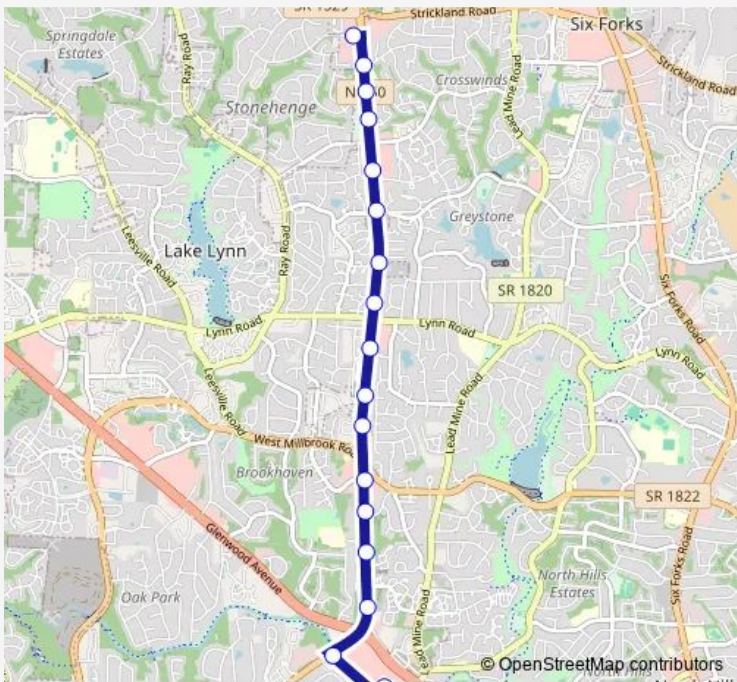

Bus 36 Creedmoor

[Go to website](#)

Direction
 Crabtree Valley Mall — Brennan Dr at Creedmoor Rd
 (Towne North Shopping C)

18 stops

[Open route schedule](#)

- Crabtree Valley Mall
- Blue Ridge Rd at Crabtree Valley Ave
- Crabtree Valley Ave at Creedmoor Rd (Nb)
- Creedmoor Rd at Marriott Dr
- Creedmoor Rd at Tall Timber Dr (Nb)
- Creedmoor Rd at Sherborne Pl (Nb)
- Creedmoor Rd at Plaza Pl (Nb)
- Creedmoor Rd at Magellan Way (Nb)
- Creedmoor Rd at Jefferys Grove School Rd (Beverly)
- Creedmoor Rd at Jefferys Grove School Rd (Nb)
- Creedmoor Rd at Lynn Rd (Nb)
- Creedmoor Rd at Kendricks Ct
- Creedmoor Rd at Sawmill Rd (Nb)
- Creedmoor Rd at Stonehenge Dr (Nb)
- Creedmoor Rd at Falcon Rest Cir
- Creedmoor Rd at Morgans Way (Nb)
- Creedmoor Rd at Lodestar Dr (Nb)
- Brennan Dr at Creedmoor Rd (Towne North Shopping C)

Route schedule
 Crabtree Valley Mall — Brennan Dr at Creedmoor Rd
 (Towne North Shopping C)

Monday	05:00-22:30
Tuesday	05:00-22:30
Wednesday	05:00-22:30
Thursday	05:00-22:30
Friday	05:00-22:30
Saturday	05:00-22:30
Sunday	05:00-22:30

Route info
 Direction: Crabtree Valley Mall
 Stops: 18
 Trip Duration: 0 hour 25 min

Direction

Brennan Dr at Creedmoor Rd (Towne North Shopping C — Crabtree Valley Mall)

17 stops

[Open route schedule](#)

Brennan Dr at Creedmoor Rd (Towne North Shopping C

Tuesday 05:30-23:00

Wednesday 05:30-23:00

Thursday 05:30-23:00

Friday 05:30-23:00

Saturday 05:30-23:00

Sunday 05:30-23:00

Route info

Direction: Brennan Dr at Creedmoor Rd (Towne North Shopping C