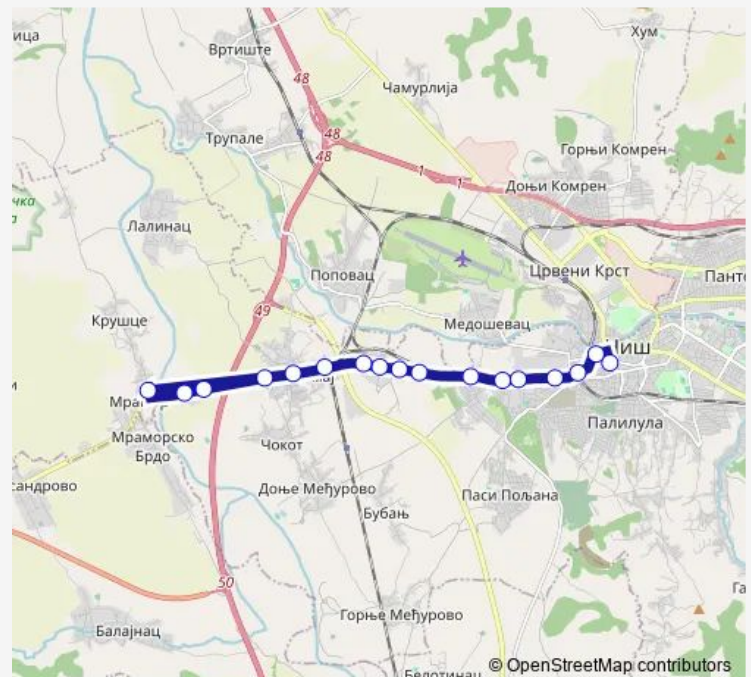

Monday 04:45-23:20

Tuesday 04:45-23:20

Wednesday 04:45-23:20

Thursday 04:45-23:20

Friday 04:45-23:20

Saturday 05:00-23:20

Sunday 05:00-23:00

**Route info**

Direction: Trg kralja Aleksandra

Stops: 17

Trip Duration: 0 hour 20 min

■ 36 — Trg Kralja Aleksandra - Mramor