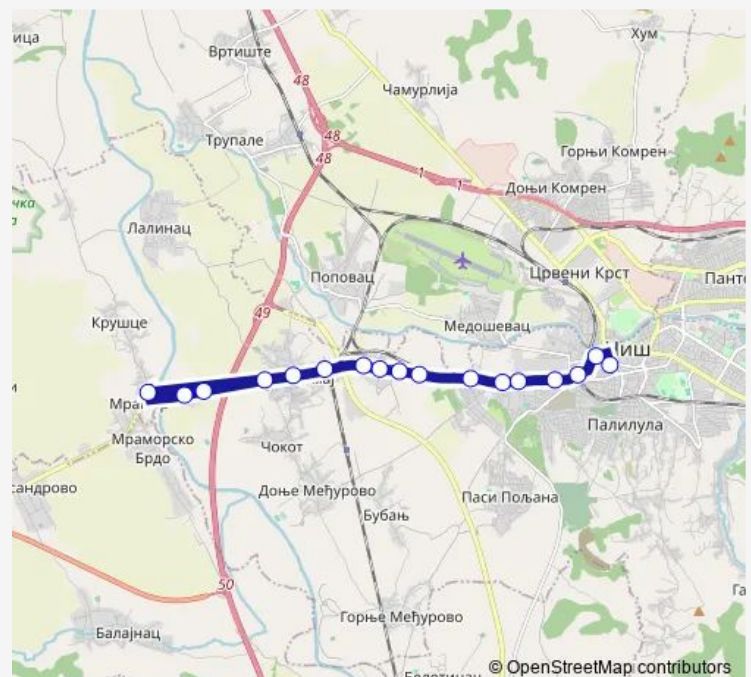

Monday 04:45-23:20

Tuesday 04:45-23:20

Wednesday 04:45-23:20

Thursday 04:45-23:20

Friday 04:45-23:20

Saturday 05:00-23:20

Sunday 05:00-23:00

Route info

Direction: Trg kralja Aleksandra

Stops: 17

Trip Duration: 0 hour 20 min

■ 36 — Trg Kralja Aleksandra - Mramor

BusMaps

Direction

Mramor — Trg kralja Aleksandra

17 stops