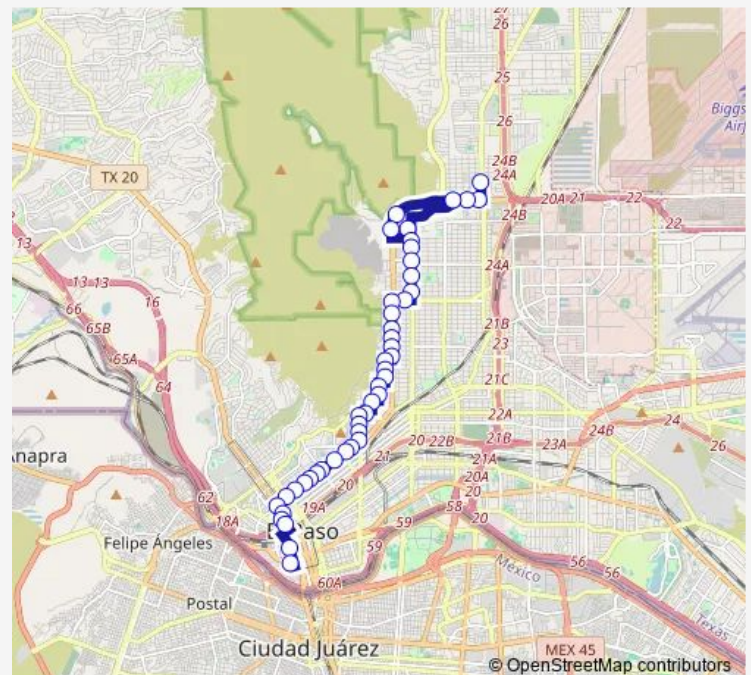

### Route schedule

5631 DyerSheppard — Downtown Transit Ctr Bay F

Monday 05:52-19:37

Tuesday 05:52-19:37

Wednesday 05:52-19:37

Thursday 05:52-19:37

Friday 05:52-19:37

Saturday 07:50-18:50

### Route info

Direction: 5631 DyerSheppard

Stops: 45

Trip Duration: 0 hour 58 min

36 — Beaumont Hospital/Highland

KentuckyCopper

1501 DakotaGold

DakotaSan Jose

## Direction

Downtown Transit Ctr Bay F — 5631 DyerSheppard

42 stops

[Open route schedule](#)

Downtown Transit Ctr Bay F

Santa FeOverland

500 MesaFranklin

StantonYandell

## Route info

Direction: Downtown Transit Ctr Bay F

Stops: 42

Trip Duration: 0 hour 47 min

AlabamaAltura

AlabamaFrankfort

AlabamaNashville

AlabamaSacramento