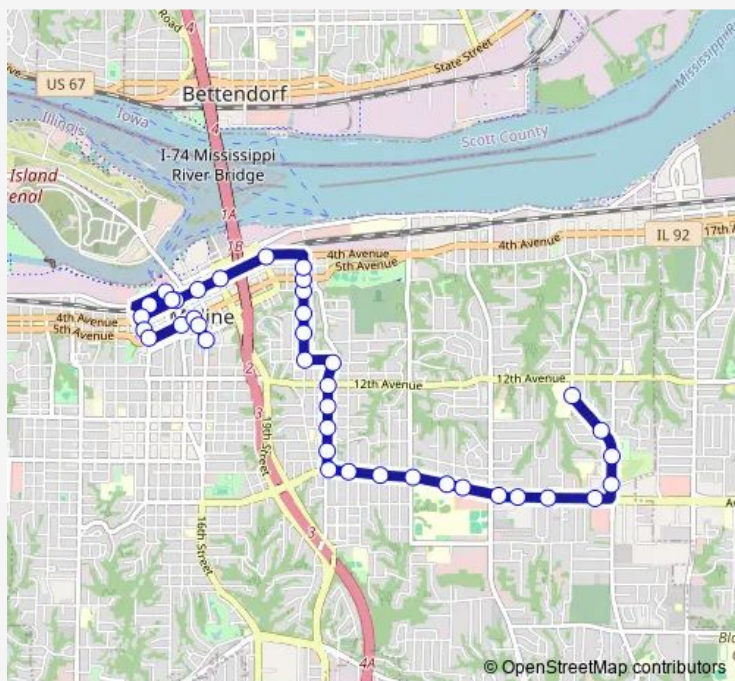

29 St & Ave Cities

27 St & Ave Cities

27 St & 18 Ave A

27 St & 16 Ave

27 St & 14 Ave

27 St & 12 Ave

27 St & 11 Ave B

25 St & 11 Ave B

25 St & 10 Ave

### Route schedule

Wilson Middle School — Hillside Heights Shelter

Monday 15:13

Tuesday 15:13

Wednesday 11:30-14:15

Thursday 11:30-15:13

Friday 15:13

Saturday —

### Route info

Direction: Wilson Middle School

Stops: 39

Trip Duration: 0 hour 35 min

25 St & 9 Ave

25 St & 7 Ave

25 St & 6 Ave

25 St & 5 Ave