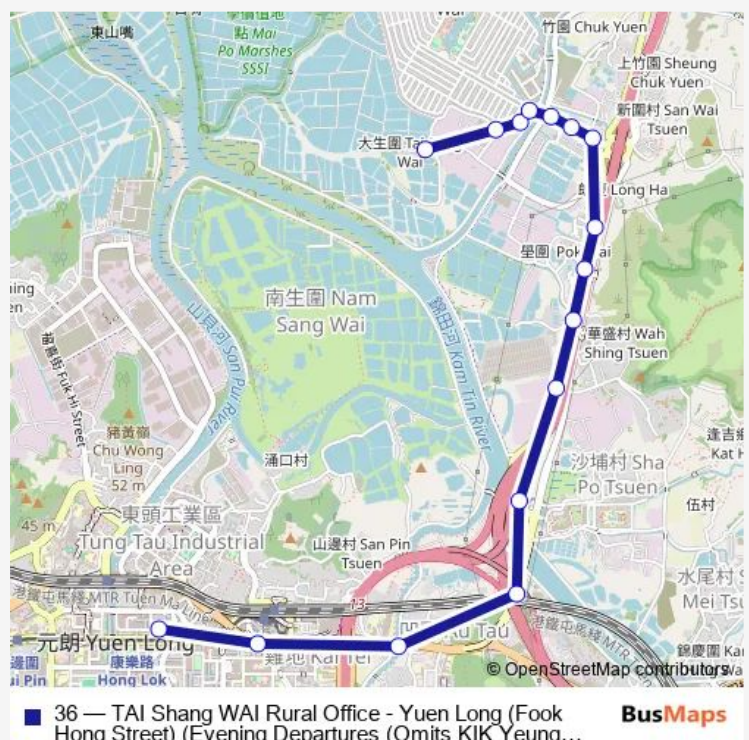

Unnamed Access Road, Near Fairview Park

Unnamed Access Road, Near Hong Kong AND Macau Lutheran Church Wong Chan Sook Ying Memorial School

Fairview Park Boulevard, Near Fairview Park

Fairview Park Boulevard, Near Helene Terrace Block 1

### Route schedule

TAI Sang WAI Village Office Minibus Terminus — Fook Hong Street, Near KAM BO Building|Yuen Long (Fook Hong Street) Public Light BUS Terminus

Monday	16:00-19:30
Tuesday	16:00-19:30
Wednesday	16:00-19:30
Thursday	16:00-19:30
Friday	16:00-19:30
Saturday	16:00-19:30
Sunday	16:00-19:30

### Route info

Direction: TAI Sang WAI Village Office Minibus Terminus

Stops: 16

Trip Duration: 0 hour 17 min

Fook Hong Street, Near KAM BO Building|Yuen Long  
(Fook Hong Street) Public Light BUS Terminus