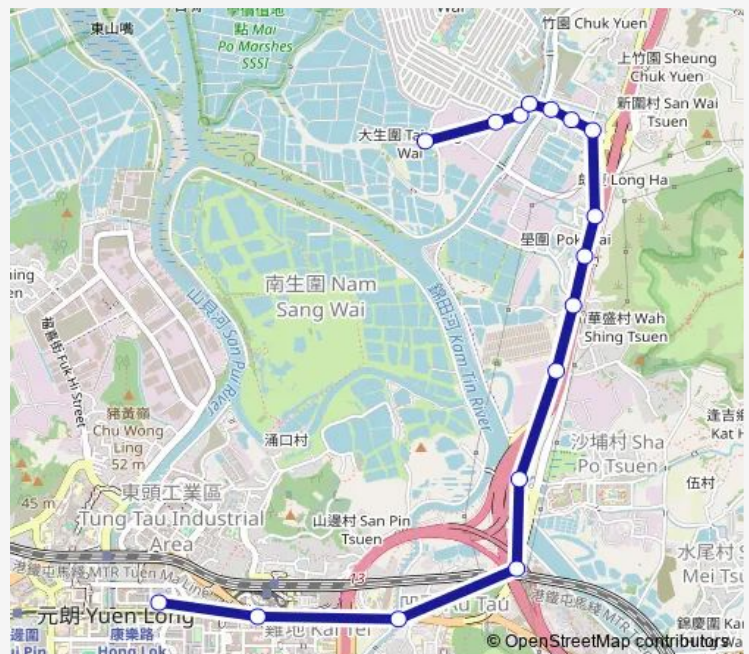

### Route schedule

TAI SANG WAI VILLAGE OFFICE MINIBUS TERMINUS — FOOK HONG STREET, NEAR KAM BO BUILDING|YUEN LONG (FOOK HONG STREET) PUBLIC LIGHT BUS TERMINUS

|           |             |
|-----------|-------------|
| Monday    | 16:00-19:30 |
| Tuesday   | 16:00-19:30 |
| Wednesday | 16:00-19:30 |
| Thursday  | 16:00-19:30 |
| Friday    | 16:00-19:30 |
| Saturday  | 16:00-19:30 |
| Sunday    | 16:00-19:30 |

### Route info

Direction: TAI SANG WAI VILLAGE OFFICE MINIBUS TERMINUS

Stops: 16

Trip Duration: 0 hour 17 min

36 — TAI Shang WAI Rural Office - Yuen Long (Fook Hong Street) (Evening Departures (Omits KIK Yeung...))