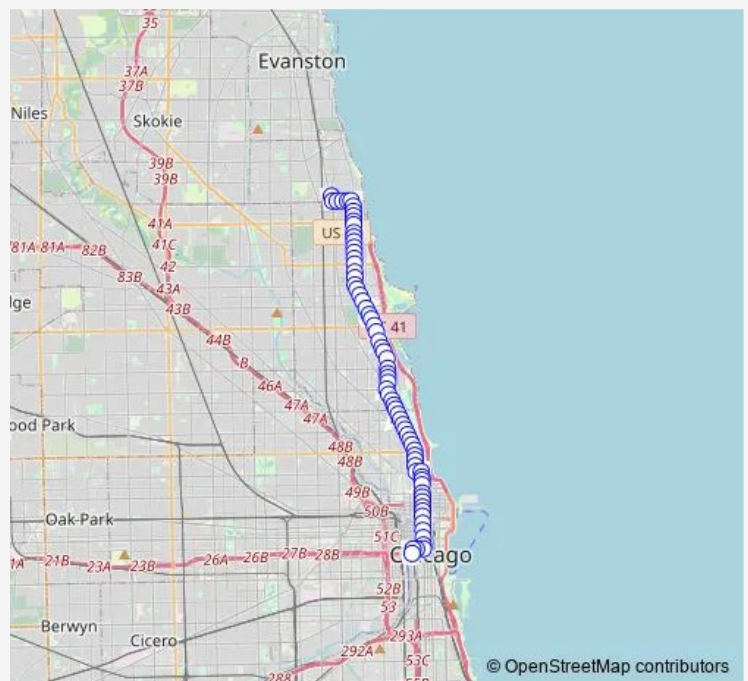

## Bus 36 Broadway

[Go to website](#)

**Direction**  
 Clark & Arthur Terminal — Financial Place & Ida B Wells Drive (LaSalle St Station)

72 stops

[Open route schedule](#)

Clark & Arthur Terminal

Devon & Clark

### Route schedule

Clark & Arthur Terminal — Financial Place & Ida B Wells Drive (LaSalle St Station)

Monday	04:00-23:20
Tuesday	04:00-23:20
Wednesday	04:00-23:20
Thursday	04:00-23:20
Friday	04:00-23:20
Saturday	04:09-23:20
Sunday	04:10-23:20

### Route info

Direction: Clark & Arthur Terminal

Stops: 72

Trip Duration: 1 hour 11 min

36 — Broadway

Broadway & Leland

Broadway & Wilson

Broadway & Sunnyside

## Route info

Direction: Financial Place & Ida B Wells Drive (LaSalle St  
Station)

Stops: 75

Trip Duration: 1 hour 18 min

Clark & Lasalle

Clark & Lincoln

Clark & Wisconsin

Clark & Armitage