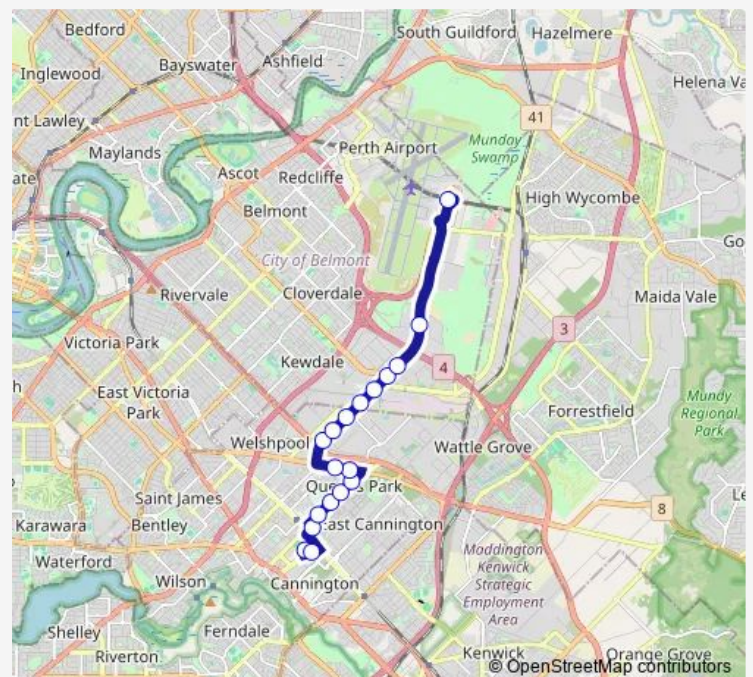

Kewdale Rd After Dowd St

Kewdale Rd After Fenton St

Kewdale Rd After Abernethy Rd

Kewdale Rd After Marchesi St

Horrie Miller Dr After Reid Rd

Airport Central Access Rd Stand 1

Route schedule

Cannington Stn Stand 3 — Airport Central Access Rd Stand 1

Monday 05:24-18:50

Tuesday 05:24-18:50

Wednesday 05:24-18:50

Thursday 05:24-18:50

Friday 05:24-18:50

Saturday —

Sunday —

Route info

Direction: Cannington Stn Stand 3

Stops: 18

Trip Duration: 0 hour 26 min

Direction

Airport Central Access Rd Stand 1 — Cannington Stn Stand 5

18 stops

[Open route schedule](#)

Airport Central Access Rd Stand 1
Horrie Miller Dr Before Whitham Rd
Kewdale Rd Before Ferguson St
Kewdale Rd After Abernethy Rd
Kewdale Rd Before Fenton St
Kewdale Rd After Miles Rd
Kewdale Rd After Dowd St
Kewdale Rd Before Collie St
Kewdale Rd Before Orrong Rd
Welshpool Rd After Kewdale Rd
Welshpool Rd After Treasure Rd
Welshpool Rd After George St
Wharf St After Elshaw St
Wharf St Before Ayer Rd
Wharf St After Stephen St
Wharf St After Centre St
Prince St After Renou St
Cannington Stn Stand 5

Route schedule

Airport Central Access Rd Stand 1 — Cannington Stn Stand 5

| | |
|-----------|-------------|
| Monday | 05:48-19:13 |
| Tuesday | 05:48-19:13 |
| Wednesday | 05:48-19:13 |
| Thursday | 05:48-19:13 |
| Friday | 05:48-19:13 |
| Saturday | — |
| Sunday | — |