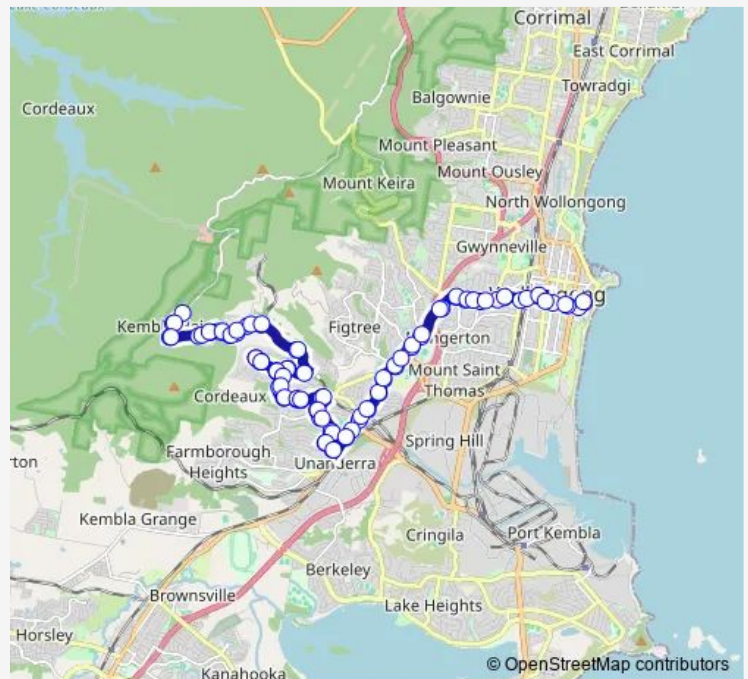

Bus 36 Wollongong to Kembla Heights via Cordeaux Heights (Loop Service)

[Go to website](#)

Direction

WIN Entertainment Centre, Crown St — Crown St Opp
WIN Entertainment Centre

99 stops

[Open route schedule](#)

- WIN Entertainment Centre, Crown St
- Burelli St At Harbour St
- Wollongong City Council And Library, Burelli St
- Wollongong Central, Burelli St, Stand C
- Crown St After Keira St
- Crown St At Gladstone Av
- Crown St Opp Wollongong Hospital
- Crown St Opp New Dapto Rd
- Crown St Before Mangerton Rd
- Crown St Opp Gilmore St
- Crown St Opp Fisher St
- The Illawarra Grammar School, Princes Hwy
- Princes Hwy Opp Thames St
- Figtree Grove Shopping Centre, Princes Hwy
- Princes Hwy Before Woodrow Pl
- Princes Hwy Opp Gibsons Rd
- Princes Hwy Opp Sorensen Dr
- Princes Hwy After O'Donnell Dr
- Princes Hwy Opp Chapman St
- Princes Hwy At Third Av

Route schedule

WIN Entertainment Centre, Crown St — Crown St Opp
WIN Entertainment Centre

Monday	14:05
Tuesday	14:05
Wednesday	14:05
Thursday	14:05
Friday	14:05
Saturday	—
Sunday	—

Route info

Direction: WIN Entertainment Centre, Crown St

Stops: 99

Trip Duration: 1 hour 39 min

36 — Wollongong to Kembla Heights via Cordeaux Heights (Loop Service)

Princes Hwy Opp Immaculate Conception Catholic Church

Tannery St After Princes Hwy

Villa Maria Aged Care Centre, Tannery St