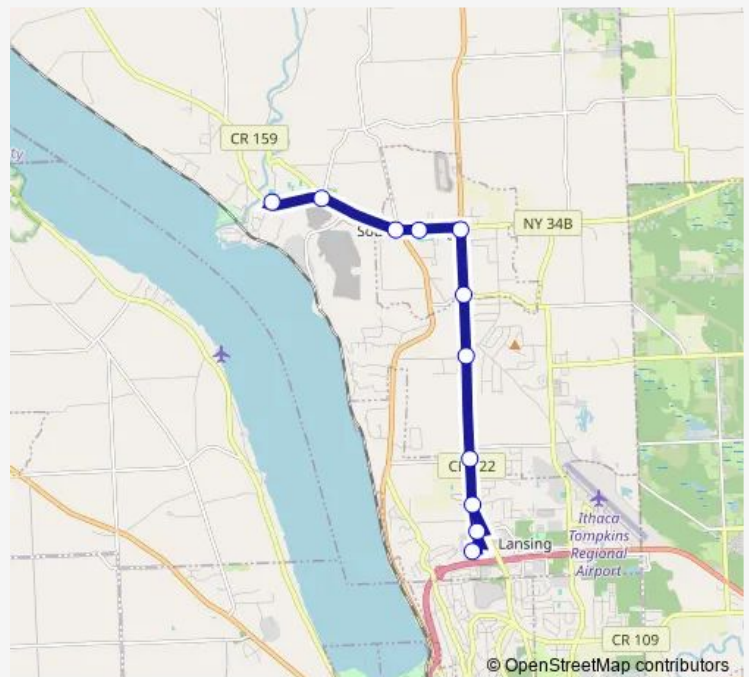

## Bus 36 Route 36

[Go to website](#)

Trihammer @ Peruville

Trihammer @ Asbury

Trihammer @ Waterwagon

Trihammer @ Burdick Hill

Trihammer @ Craft

Graham@Butler

The Shops at Ithaca Mall

### Route schedule

Lansing Middle School — The Shops at Ithaca Mall

Monday 07:11-20:37

Tuesday 07:11-20:37

Wednesday 07:11-20:37

Thursday 07:11-20:37

Friday 07:11-20:37

Saturday —

### Route info

Direction: Lansing Middle School

Stops: 11

Trip Duration: 0 hour 17 min

36 — Route 36

**Direction**

Lansing Town Hall — Ithaca Commons - Green St

21 stops