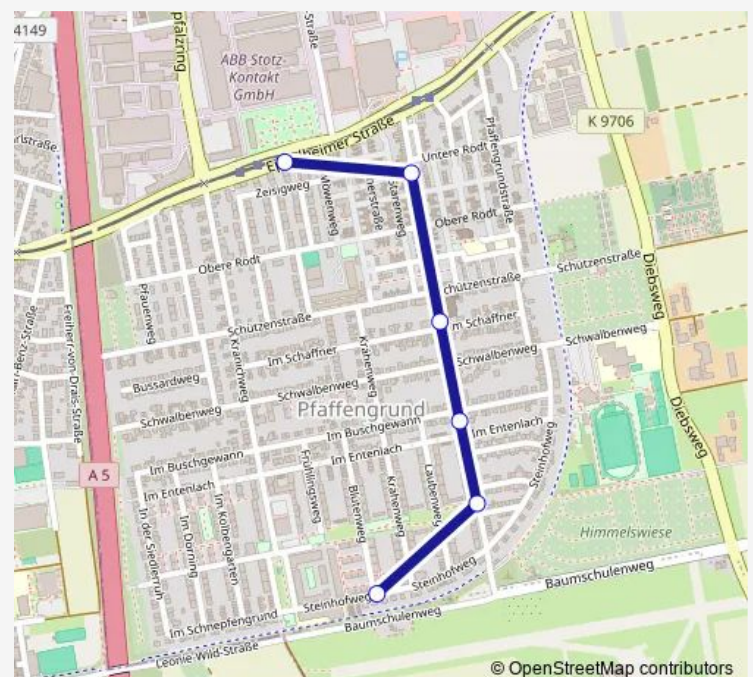

### Route schedule

Kranichweg/Stotz — Kranichweg/Stotz

Monday	09:23-17:23
Tuesday	09:23-17:23
Wednesday	09:23-17:23
Thursday	09:23-17:23
Friday	09:23-17:23
Saturday	12:23-20:33
Sunday	—

### Route info

Direction: Kranichweg/Stotz

Stops: 9

Trip Duration: 0 hour 12 min

**Direction**

undefined — undefined

0 stops

[Open route schedule](#)

## Route info

Direction:

Stops: 0

Trip Duration: — min

## Route info

Direction: Kranichweg/Stotz

Stops: 6

Trip Duration: 0 hour 9 min