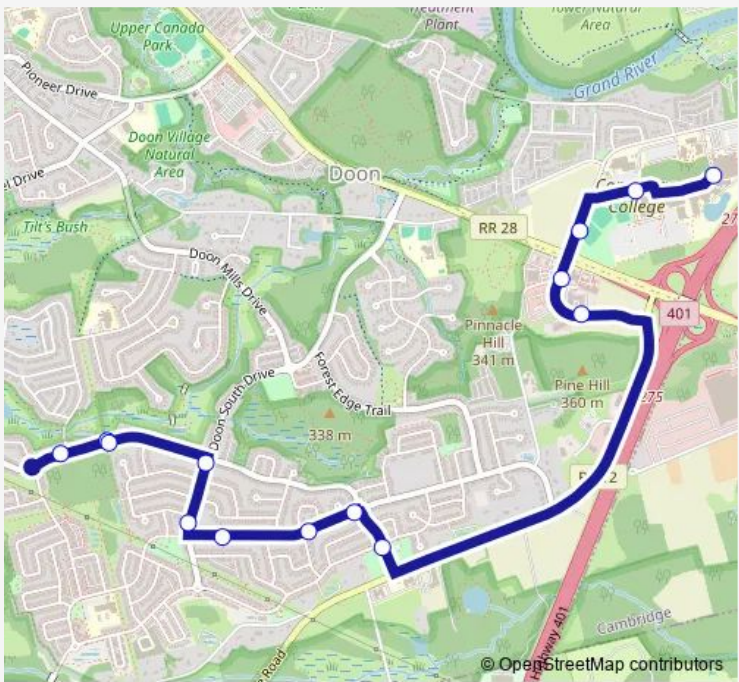

Bus 36 Thomas Slee

[Go to website](#)

Direction
 Robert Ferrie / Tilts Trail — Conestoga College Doon Campus - Door 3

14 stops

[Open route schedule](#)

- Robert Ferrie / Tilts Trail
- Robert Ferrie / Forest Creek
- Robert Ferrie / Tilts Trail
- Doon South / Robert Ferrie
- Doon South / Thomas Slee
- Thomas Slee / Path To Watermill
- Thomas Slee / Frontier
- Thomas Slee / Robert Ferrie
- Robert Ferrie / Blair Creek
- Conestoga College Blvd. / Conestoga Residence
- Conestoga College Blvd. / Pinnacle
- Conestoga College Blvd. / Homer Watson
- Conestoga College Doon Campus - Recreation Centre
- Conestoga College Doon Campus - Door 3

Route schedule
 Robert Ferrie / Tilts Trail — Conestoga College Doon Campus - Door 3

Monday	06:12-22:42
Tuesday	06:12-22:42
Wednesday	06:12-22:42
Thursday	06:12-22:42
Friday	06:12-22:42
Saturday	07:28-19:27
Sunday	08:27-18:57

Route info

Direction: Robert Ferrie / Tilts Trail

Stops: 14

Trip Duration: 0 hour 15 min

Direction

Conestoga College Doon Campus - Door 6 — Robert Ferrie / Tilts Trail

11 stops

[Open route schedule](#)

Monday 07:00-22:30

Tuesday 07:00-22:30

Wednesday 07:00-22:30

Thursday 07:00-22:30

Friday 07:00-22:30

Saturday 07:15-19:15

Sunday 08:15-18:45

Route info