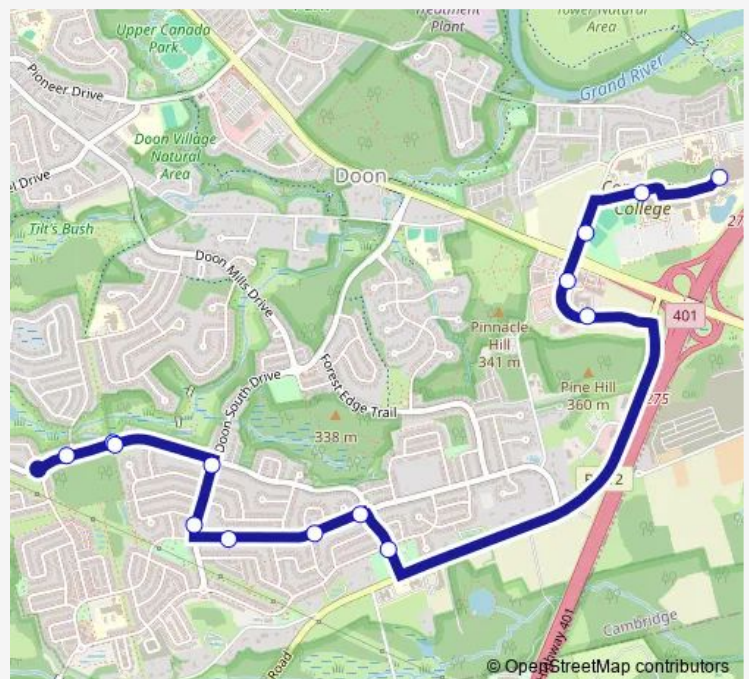

### Route schedule

Robert Ferrie / Tilts Trail — Conestoga College Doon Campus - Door 3

Monday 06:12-22:42

Tuesday 06:12-22:42

Wednesday 06:12-22:42

Thursday 06:12-22:42

Friday 06:12-22:42

Saturday 07:28-19:27

### Route info

Direction: Robert Ferrie / Tilts Trail

Stops: 14

Trip Duration: 0 hour 17 min