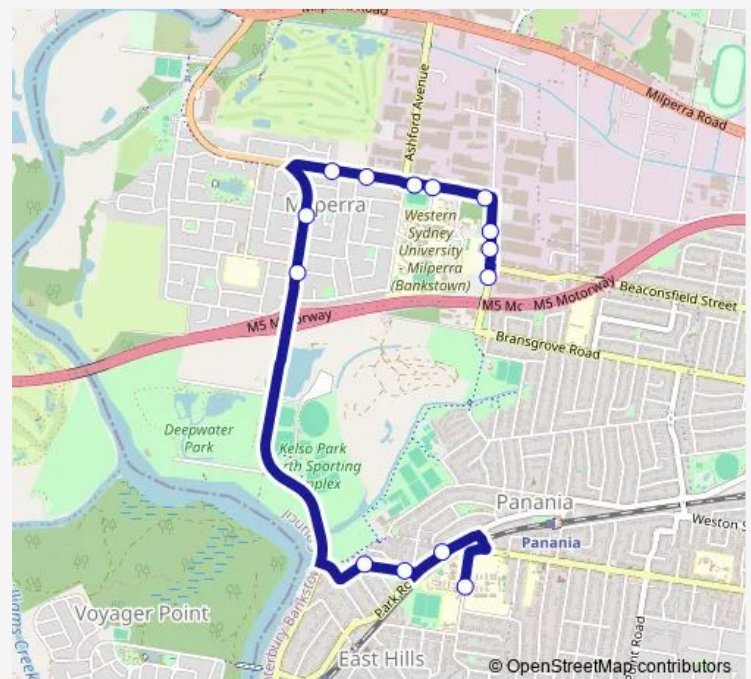

Bullecourt Av Before Dernancourt Pde

Bullecourt Av Opp Keysor Pl

Henry Lawson Dr At Fromelles Av

Henry Lawson Dr Opp Pozieres Av

Enright St Opp Worsley St

Enright St Opp Taylor Reserve

Park Rd Before Childs St

East Hills Boys High School, Lucas Rd

Route schedule

Horsley Rd Opp Beaconsfield St — East Hills Boys High School, Lucas Rd

Monday	08:23
Tuesday	08:23
Wednesday	08:23
Thursday	08:23
Friday	08:23
Saturday	—
Sunday	—

Route info

Direction: Horsley Rd Opp Beaconsfield St

Stops: 14

Trip Duration: 0 hour 17 min

S163 School Bus time schedules and route maps are available in an offline PDF at busmaps.com. Use the busmaps.com website to see live bus times, train schedule or subway schedule, and step-by-step directions for all public transit in Liverpool