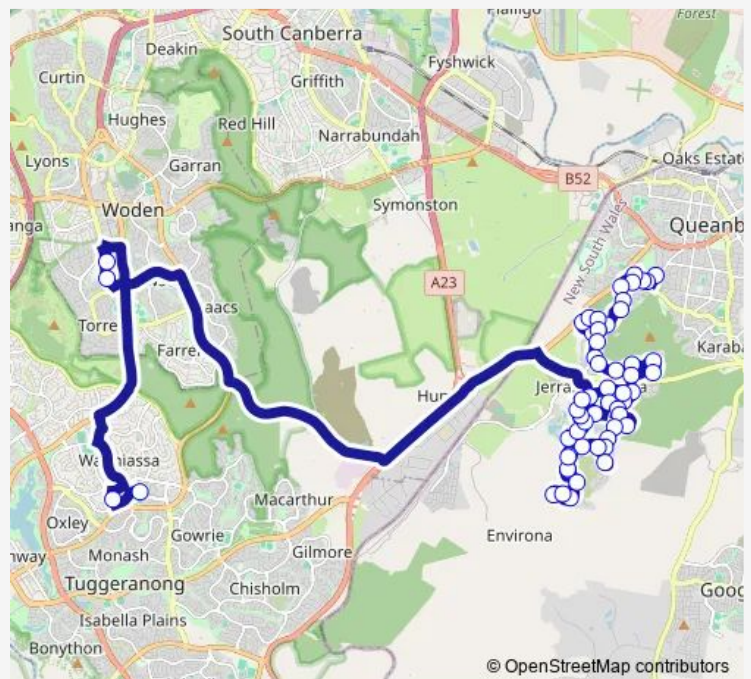

Halloran Dr Opp Dixon Pl

Halloran Dr Opp Terrara Cl

Halloran Dr At Euroka Pl

Halloran Dr Before Minda Pl

Route schedule

Tharwa Rd At Delmar Cres — Erindale College McBryde Cr

Monday	07:15
Tuesday	07:15
Wednesday	07:15
Thursday	07:15
Friday	07:15
Saturday	—
Sunday	—

Route info

Direction: Tharwa Rd At Delmar Cres

Stops: 57

Trip Duration: 1 hour 33 min

Halloran Dr At Elaroo Pl

Halloran Dr Before Pannamena Cres

Numeralia Dr After Halloran Dr

Stringybark Dr At Ironbark Cct

Stringybark Dr At Tea Tree Cl

38 Gabriel Av

Gabriel Av Opp Poplar Cres

Jerrabomberra Pkwy After Brudenell Dr

Bicentennial Dr After Jerrabomberra Pkwy

Acacia Dr Opp Parkview Cres

Brudenell Dr Before Redwood Av

Redwood Av After Brudenell Dr

Redwood Av At Lawson Pl

Bicentennial Dr At Redwood Av

Bicentennial Dr After Dennis Pl

Bicentennial Dr At Nicholii Loop

Bicentennial Dr After Balcombe St

Woodhill Link Before Lobelia Cl