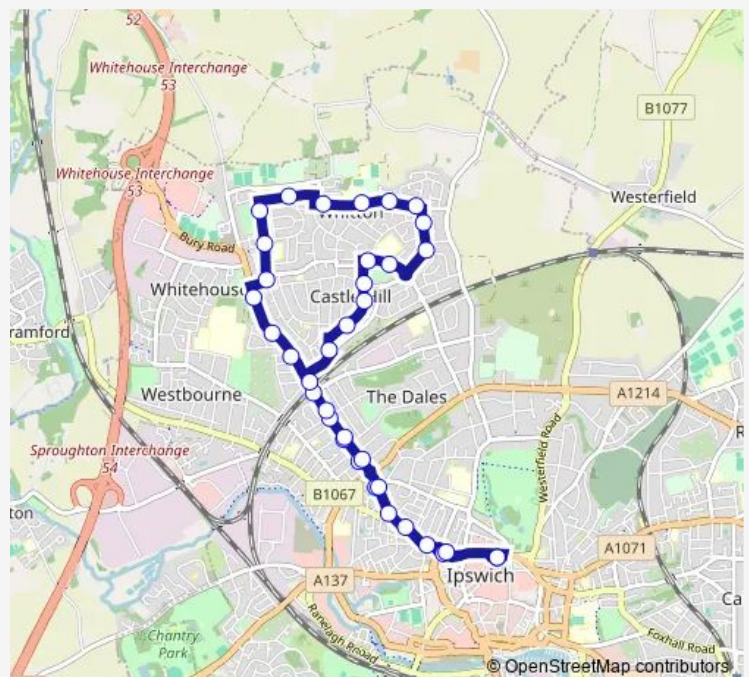

Mitford Close

Chepstow Road

Lincoln Close

Route schedule

Tower Ramparts Bus Station — Tower Ramparts Bus Station

Monday 05:32-21:05

Tuesday 05:32-21:05

Wednesday 05:32-21:05

Thursday 05:32-21:05

Friday 05:32-21:05

Saturday 05:54-21:05

Sunday 08:57-21:05

Route info

Direction: Tower Ramparts Bus Station

Stops: 36

Trip Duration: 0 hour 42 min

9|Whitton Wanderer

BusMaps

Pearcroft Road

Recreation Ground

Elmcroft Road

Cedarcroft Road

Willowcroft Road

Pinecroft Road

Monday 23:05

Tuesday 23:05

Wednesday 23:05

Thursday 23:05

Friday 23:05

Saturday 23:05

Sunday 23:05

Route info