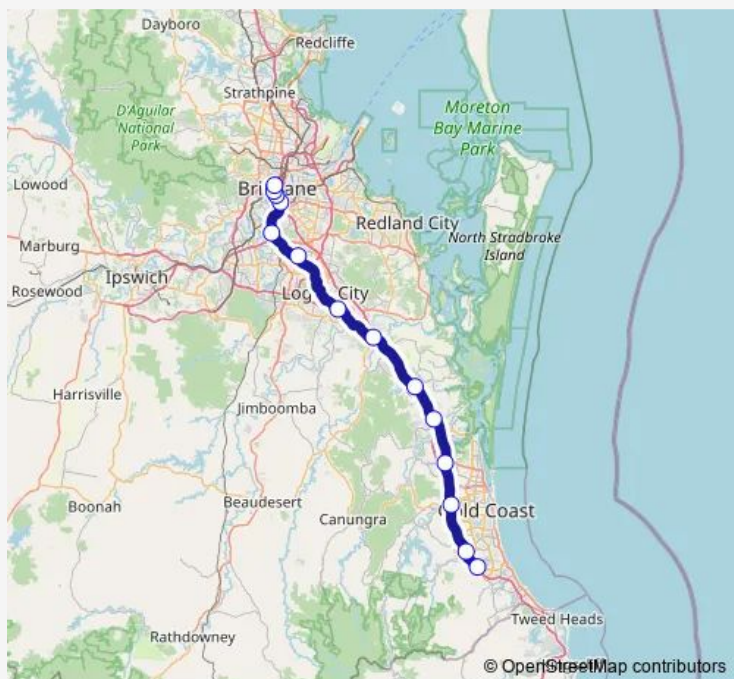

Rail VLBR Varsity Lakes - Brisbane City

[Go to website](#)

Direction

Varsity Lakes station, platform 2 — Roma Street station, platform 6

14 stops

[Open route schedule](#)

Varsity Lakes station, platform 2

Robina station, platform 2

Boggo Road/Park Road station, platform 3

South Bank station, platform 2

South Brisbane station, platform 2

Roma Street station, platform 6

Route schedule

Varsity Lakes station, platform 2 — Roma Street station, platform 6

Monday —

Tuesday —

Wednesday —

Thursday —

Friday —

Saturday —

Sunday 05:40-22:40

Route info

Direction: Varsity Lakes station, platform 2

Stops: 14

Trip Duration: 1 hour 16 min

VLBR — Varsity Lakes - Brisbane City

VLBR Rail time schedules and route maps are available in an offline PDF at busmaps.com. Use the busmaps.com website to see live bus times, train schedule or subway schedule, and step-by-step directions for all public transit in Brisbane