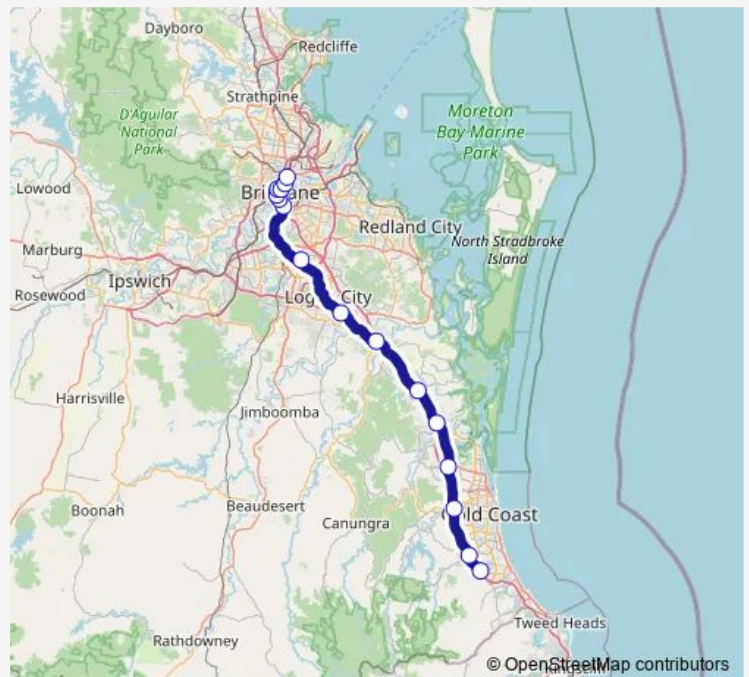

Boggo Road/Park Road station, platform 3

South Bank station, platform 2

South Brisbane station, platform 2

Roma Street station, platform 7

Central station, platform 3

Fortitude Valley station, platform 2

Bowen Hills station, platform 2

Route schedule

Varsity Lakes station, platform 2 — Bowen Hills station, platform 2

Monday 04:10-23:40

Tuesday 04:10-23:40

Wednesday 04:10-23:40

Thursday 04:10-23:40

Friday —

Saturday —

Sunday —

Route info

Direction: Varsity Lakes station, platform 2

Stops: 16

Trip Duration: 1 hour 26 min

VLBR — Varsity Lakes line - Brisbane City

Direction

Varsity Lakes station, platform 2 — Bowen Hills station, platform 4

16 stops

[Open route schedule](#)

Varsity Lakes station, platform 2

Robina station, platform 2

Nerang station, platform 2

Helensvale station, platform 2

Coomera station, platform 2

Ormeau station, platform 2