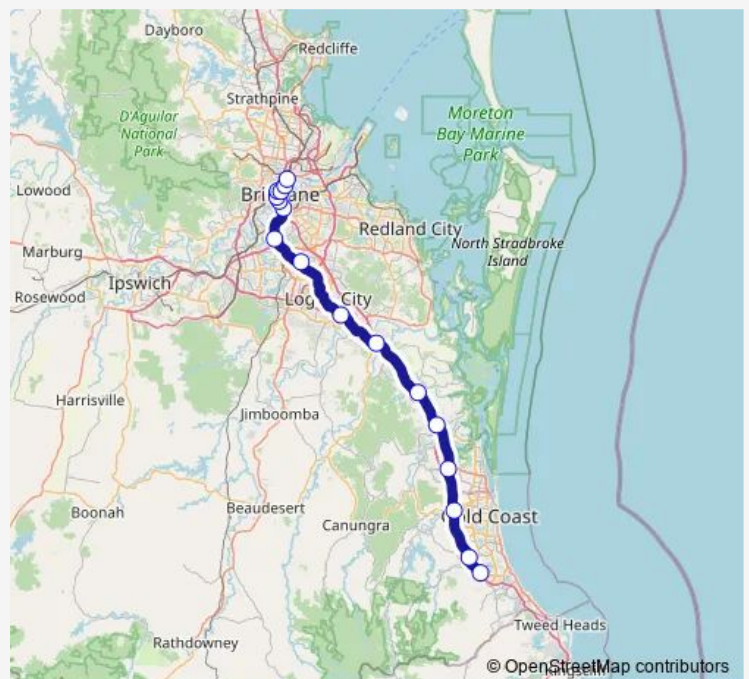

Boggo Road/Park Road station, platform 3

South Bank station, platform 2

South Brisbane station, platform 2

Roma Street station, platform 6

Central station, platform 3

Fortitude Valley station, platform 2

Bowen Hills station, platform 2

Route schedule

Varsity Lakes station, platform 2 — Bowen Hills station, platform 2

Monday 20:40-23:40

Tuesday 20:40-23:40

Wednesday 20:40-23:40

Thursday 20:40-23:40

Friday —

Saturday —

Sunday —

Route info

Direction: Varsity Lakes station, platform 2

Stops: 17

Trip Duration: 1 hour 25 min

VLBR — Varsity Lakes - Brisbane City

Direction

Varsity Lakes station, platform 2 — Bowen Hills station, platform 2

17 stops

[Open route schedule](#)

Varsity Lakes station, platform 2

Robina station, platform 2

Nerang station, platform 2

Helensvale station, platform 2

Coomera station, platform 2

Ormeau station, platform 2