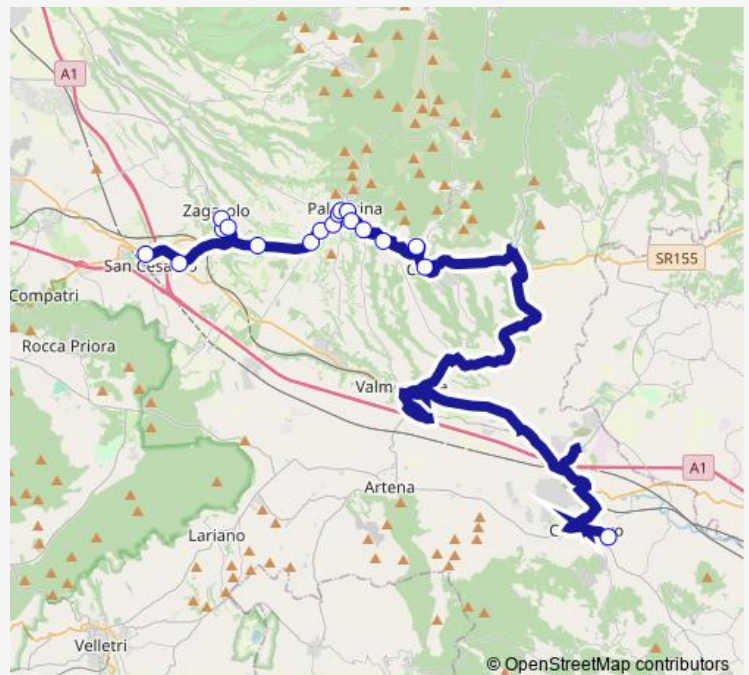

Bus Gz662a San Cesareo - Colferro # Gz662a

[Go to website](#)

Direction

SAN Cesareo | Via Casilina Via Corridoni # f6037 — Colferro | Via Latina (Itis) # f14391

18 stops

[Open route schedule](#)

SAN Cesareo | Via Casilina Via Corridoni # f6037

Cave | Piazza Plebiscito # f6058

Colferro | Via Latina (Itis) # f14391

Route schedule

SAN Cesareo | Via Casilina Via Corridoni # f6037 — Colferro | Via Latina (Itis) # f14391

Monday	—
Tuesday	—
Wednesday	—
Thursday	—
Friday	—
Saturday	06:50
Sunday	—

Route info

Direction: SAN Cesareo | Via Casilina Via Corridoni # f6037

Stops: 18

Trip Duration: 1 hour 20 min

Gz662a Bus time schedules and route maps are available in an offline PDF at busmaps.com. Use the busmaps.com website to see live bus times, train schedule or subway schedule, and step-by-step directions for all public transit in Palestrina

The schedule is provided in the local timezone. Times with "(+1)" indicate departures on the next day.

PDF file created on 2025-04-15

2024 BusMaps.com - All Rights Reserved