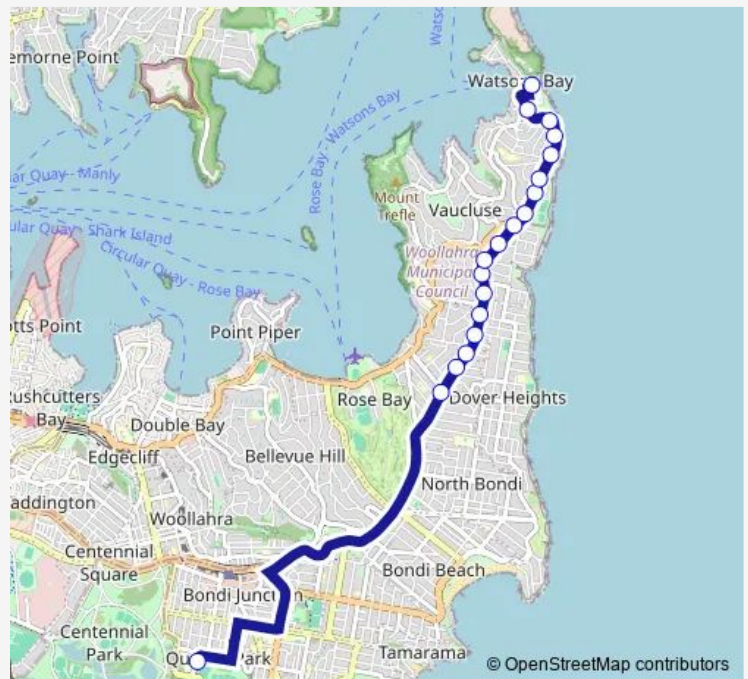

School Bus 700e Moriah College Queens Park to Watsons Bay

[Go to website](#)

Direction

Moriah College, Baronga Av — Robertson Park, Military Rd

19 stops

[Open route schedule](#)

- Moriah College, Baronga Av
- Old South Head Rd At Dover Rd
- Old South Head Rd Opp Roberts St
- Old South Head Rd Opp Princess St
- Old South Head Rd Opp Lancaster Rd
- Old South Head Rd Opp Kobada Rd
- Old South Head Rd At Captain Pipers Rd
- Old South Head Rd At Clarendon St
- Old South Head Rd At Billong Av
- Old South Head Rd At Laguna St
- Old South Head Rd Opp South Head Cemetery
- Old South Head Rd Opp Christison Park
- Old South Head Rd Opp Macquarie Lighthouse
- Old South Head Rd At Georges Rd
- Old South Head Rd After Cambridge Av
- Old South Head Rd Opp Signal Hill Reserve
- Old South Head Rd Opp Gap Park
- Old South Head Rd At Salisbury St
- Robertson Park, Military Rd

Route schedule

Moriah College, Baronga Av — Robertson Park, Military Rd

Monday	15:48
Tuesday	15:48
Wednesday	15:48
Thursday	15:48
Friday	15:48
Saturday	—
Sunday	—

Route info

Direction: Moriah College, Baronga Av

Stops: 19

Trip Duration: 0 hour 38 min

700e — Moriah College Queens Park to Watsons Bay

700e School Bus time schedules and route maps are available in an offline PDF at busmaps.com. Use the busmaps.com website to see live bus times, train schedule or subway schedule, and step-by-step directions for all public transit in Sydney