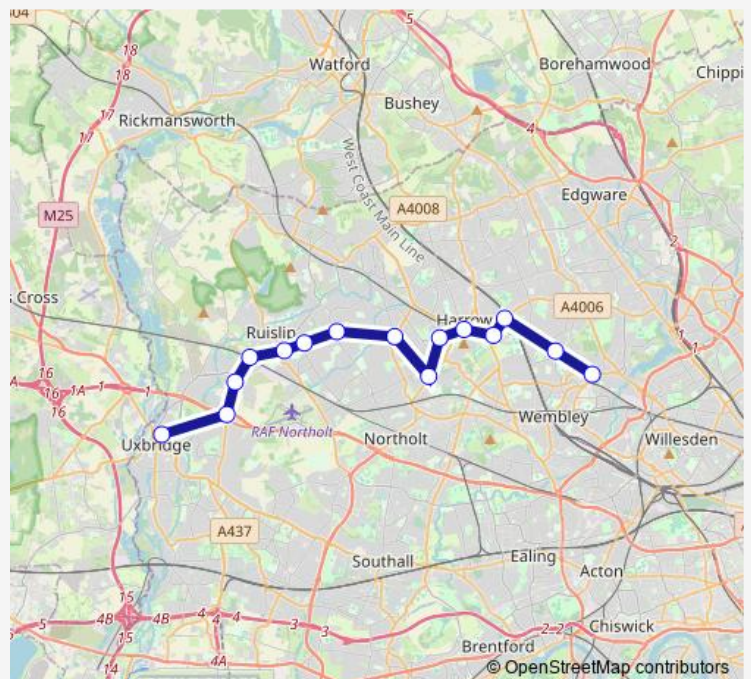

Harrow-on-the-Hill Station

Treve Avenue Whitmore Road

South Harrow Station

Rayners Lane Station

The Close Eastcote

Ruislip Manor Station

Ruislip

West Ruislip

Ickenham Station

Hillingdon Station

Uxbridge Station

### Route schedule

Wembley Park Station — Uxbridge Station

Monday —

Tuesday —

Wednesday —

Thursday —

Friday —

Saturday 05:10-23:50

### Route info

Direction: Wembley Park Station

Stops: 15

Trip Duration: 1 hour 2 min

■ ML-1

**Direction**

Uxbridge Station — Wembley Park Station

15 stops