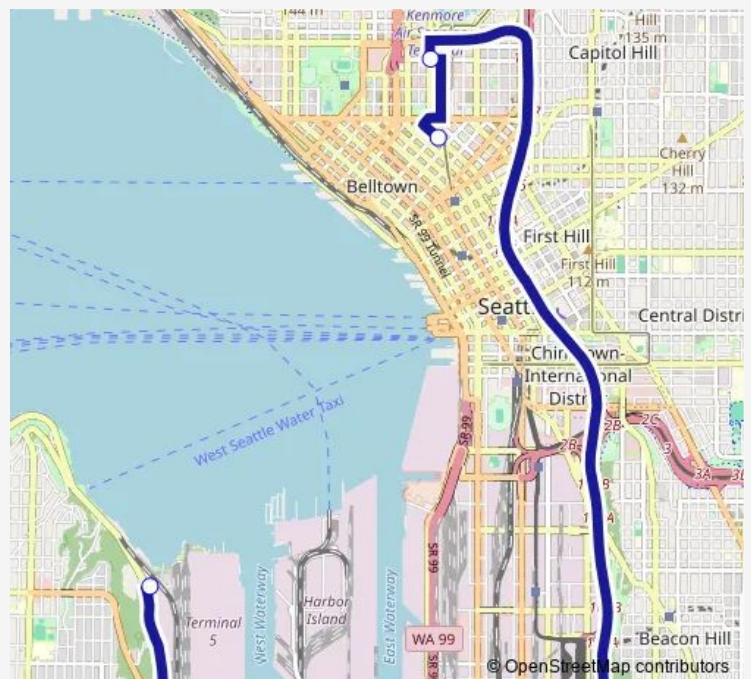

### Direction

SLU - West Seattle - Harbor Ave. — re:Invent

3 stops

[Open route schedule](#)

SLU - West Seattle - Harbor Ave.

Brazil

re:Invent

### Route schedule

SLU - West Seattle - Harbor Ave. — re:Invent

Monday	07:15-08:45
Tuesday	07:15-08:45
Wednesday	07:15-08:45
Thursday	07:15-08:45
Friday	07:15-08:45
Saturday	—
Sunday	—

### Route info

Direction: SLU - West Seattle - Harbor Ave.

Stops: 3

Trip Duration: 0 hour 37 min

(SLU) West Seattle AM Bus time schedules and route maps are available in an offline PDF at [busmaps.com](https://busmaps.com). Use the [busmaps.com](https://busmaps.com) website to see live bus times, train schedule or subway schedule, and step-by-step directions for all public transit in