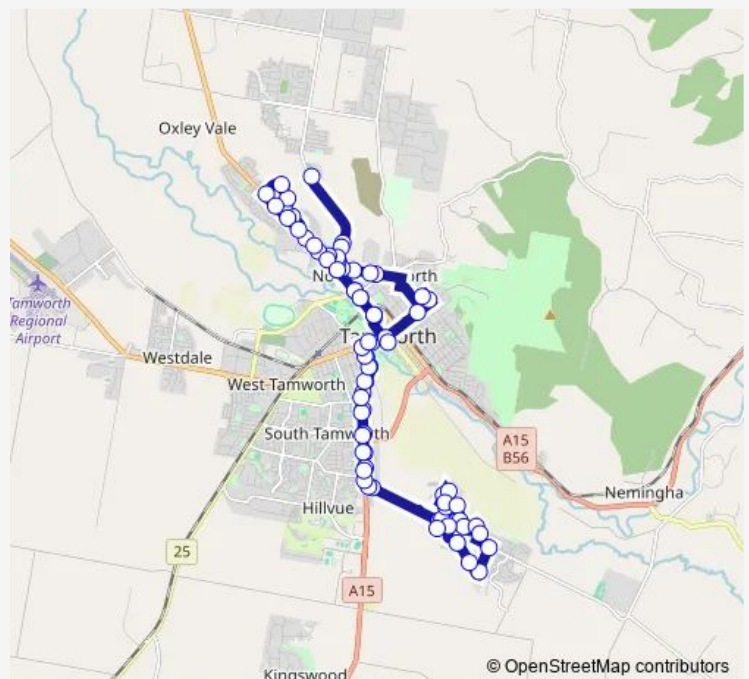

## Route schedule

Calrossy Anglican School, William Cowper Campus — The Atrium Shopping Centre, Kable Av

Monday	15:03
Tuesday	15:03
Wednesday	15:03
Thursday	15:03
Friday	15:03
Saturday	—
Sunday	—

## Route info

Direction: Calrossy Anglican School, William Cowper Campus

Stops: 75

Trip Duration: 1 hour 12 min

Gordon St Opp Graham St

Melissa Av Before Myrl St

Myrl St Before Melissa Av

Myrl St Before Gordon St

Harrier Pde Opp Osprey Way

22 Windhover Cres

Windhover Cres At Peregrine Av

Peregrine Av At Harrier Pde

Harrier Parade At Warrah Dr

Darrell Rd After Calala Lane

Darrell Rd Before Panorama Rd

71 Panorama Rd

Lions Park, Peel St

Joe Maguires Pub, Peel St

Peel St Before O'Connell St

Peel St Before Darling St

The Atrium Shopping Centre, Kable Av

S159 School Bus time schedules and route maps are available in an offline PDF at [busmaps.com](https://busmaps.com). Use the [busmaps.com](https://busmaps.com) website to see live bus times, train schedule or subway schedule, and step-by-step directions for all public transit in Tamworth