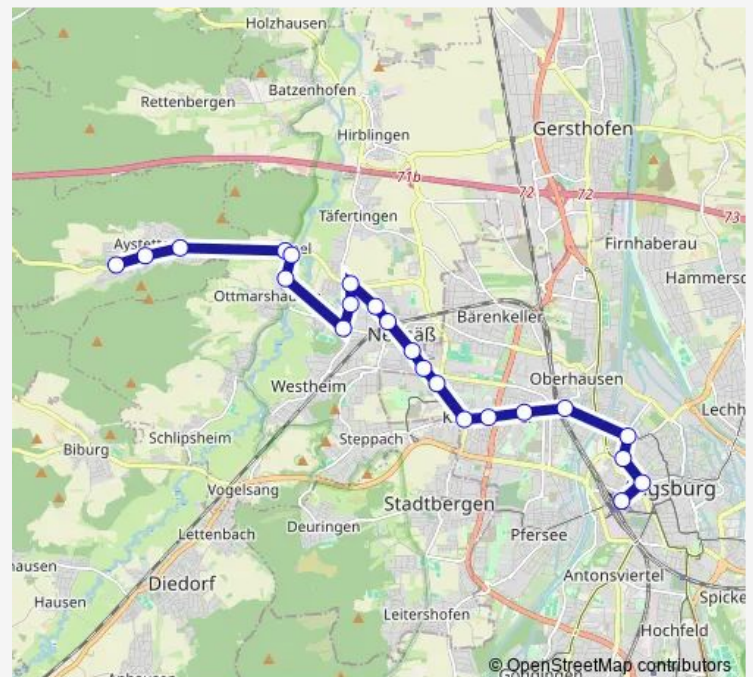

Aystetten, West

Route schedule

Neusäß, Schulzentrum — Aystetten, West

Monday 13:08

Tuesday 13:08

Wednesday 13:08

Thursday 13:08

Friday 13:08

Saturday —

Sunday —

Route info

Direction: Neusäß, Schulzentrum

Stops: 11

Trip Duration: 0 hour 17 min

500

BusMaps

Direction

Augsburg Hbf — Aystetten, West

28 stops

[Open route schedule](#)

Augsburg Hbf

Augsburg, Volkhartstraße

Augsburg, Blaue Kappe

Augsburg, Senkelbach