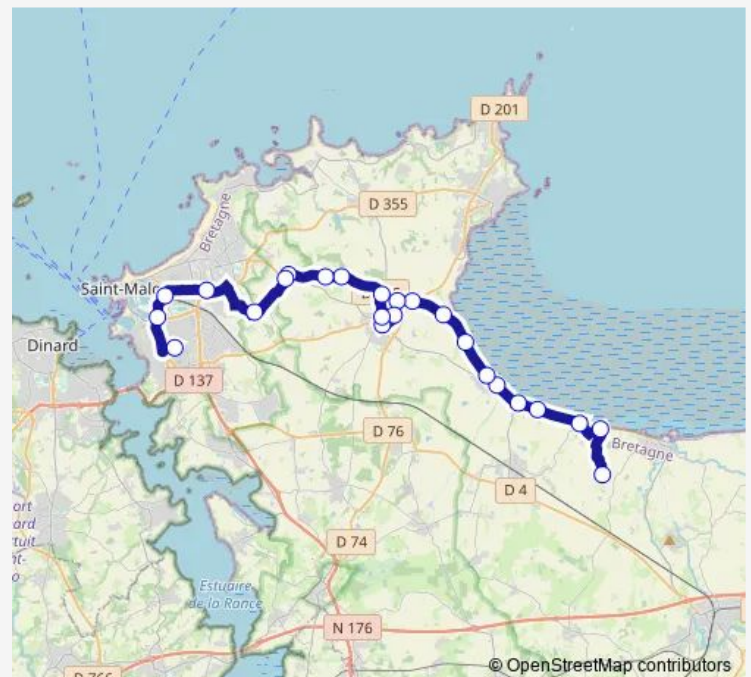

La Buzardière

Mouettes

Route schedule

La Ville ès Fleurs — Saint-Exupéry

Monday 06:55

Tuesday 06:55

Wednesday 06:55

Thursday 06:55

Friday 06:55

Saturday —

Sunday —

Route info

Direction: La Ville ès Fleurs

Stops: 24

Trip Duration: 0 hour 48 min

500 — Ligne 500