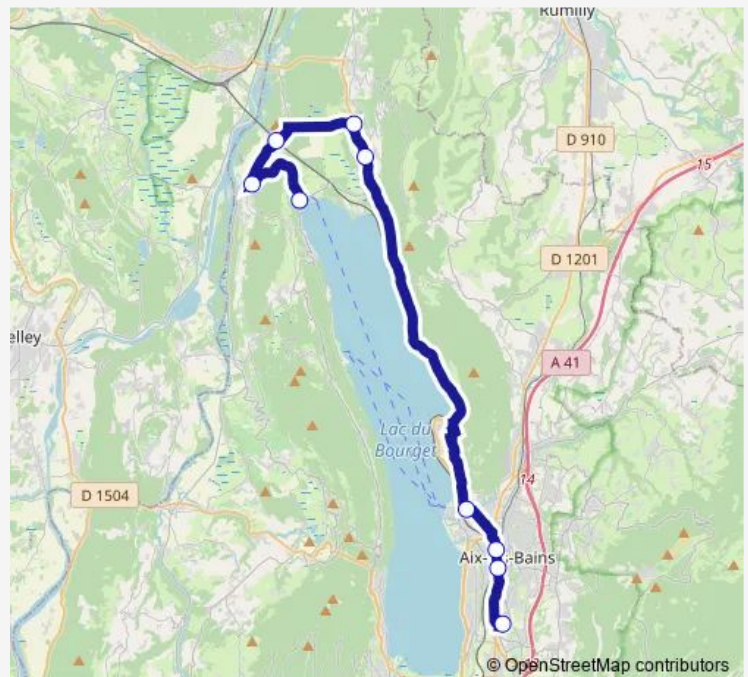

Bus 500 Portout - Lycée Marlioz

[Go to website](#)

Direction

Lycée Marlioz — Portout

9 stops

[Open route schedule](#)

Lycée Marlioz

Boulevard de Russie

Lycée Marlioz — Portout

Monday	17:40
Tuesday	17:40
Wednesday	12:05
Thursday	17:40
Friday	17:40
Saturday	—
Sunday	—

Route info

Direction: Lycée Marlioz

Stops: 9

Trip Duration: 0 hour 45 min

500 — Portout - Lycée Marlioz

Direction

Portout — Lycée Marlioz

9 stops

[Open route schedule](#)

Portout

Chanaz - Eglise

Vions - Ecole

Praz