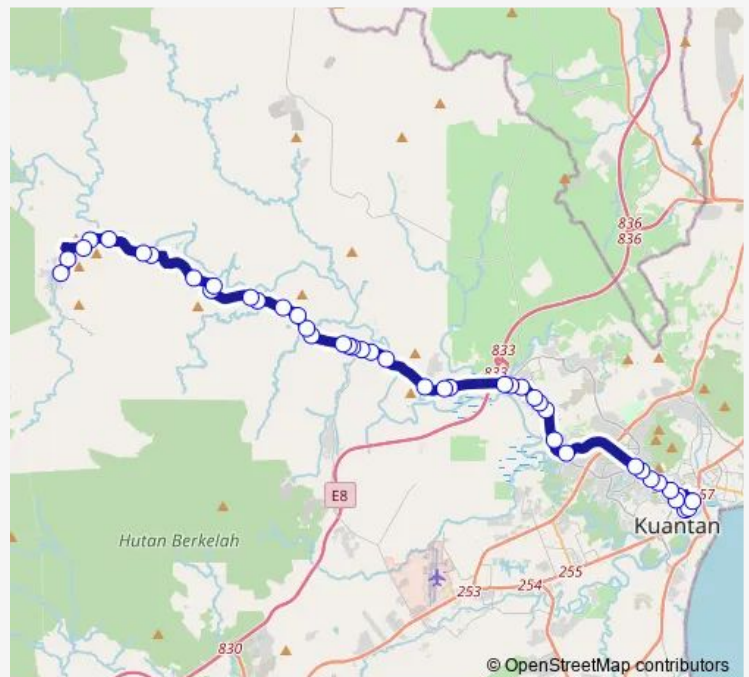

Simpang Bukit Kuin

Kampung Batu Sawar

Simpang Bukit Kuin 3

Route schedule

(M) Hentian Bandar — (M) Sungai Lembing

Monday 06:30-11:30

Tuesday 06:30-11:30

Wednesday 06:30-11:30

Thursday 06:30-11:30

Friday 06:30-11:30

Saturday 06:30-11:30

Sunday 06:30-11:30

Route info

Direction: (M) Hentian Bandar

Stops: 43

Trip Duration: 1 hour 10 min

500 — Hentian Bandar-Sungai Lembing

Pasir Kemudi

Simpang Jalan Jelawat

Simpang Sungai Pandan

Surau Kampungbaru Atong

Tong AH Estate

Kampung Baru Atong

Kampung Panching

Wednesday 06:15-17:30

Thursday 06:15-17:30

Friday 06:15-17:30

Saturday 06:15-17:30

Sunday 06:15-17:30

Route info

Direction: (M) Sungai Lembing

Stops: 51