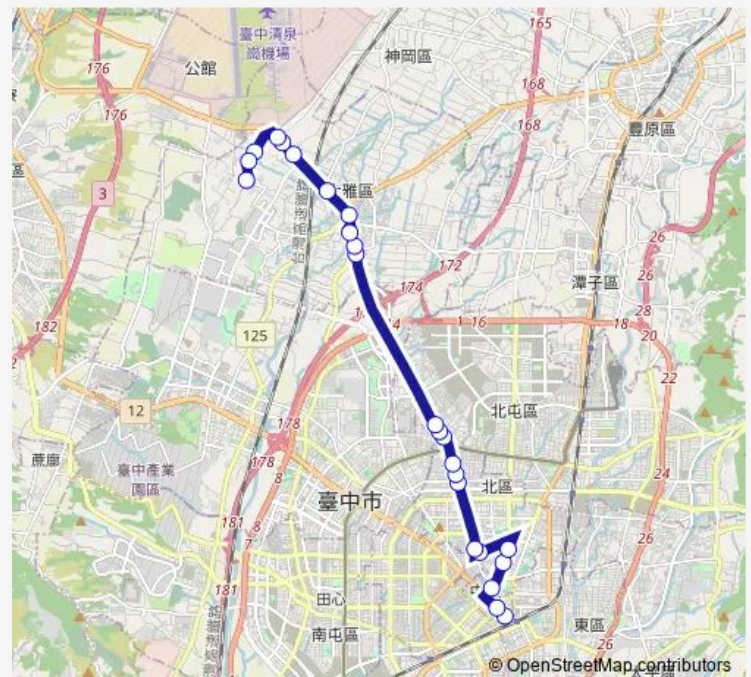

### Route schedule

Tc\_忠義里(中科實驗高中) — Tc\_第一廣場

Monday 06:00-06:30

Tuesday 06:00-06:30

Wednesday 06:00-06:30

Thursday 06:00-06:30

Friday 06:00-06:30

Saturday —

### Route info

Direction: Tc\_忠義里(中科實驗高中)

Stops: 25

Trip Duration: 0 hour 48 min

500 — 500\_忠義里\_臺中車站

Tc\_國立臺中科技大學

Tc\_光復國小(三民路)

Tc\_臺中州廳

## Route info

Direction: Tc\_臺中車站(臺灣大道)

Stops: 24

Trip Duration: 0 hour 47 min

500 Bus time schedules and route maps are available in an offline PDF at [busmaps.com](https://busmaps.com). Use the [busmaps.com](https://busmaps.com) website to see live bus times, train schedule or subway schedule, and step-by-step directions for all public transit in Taichung