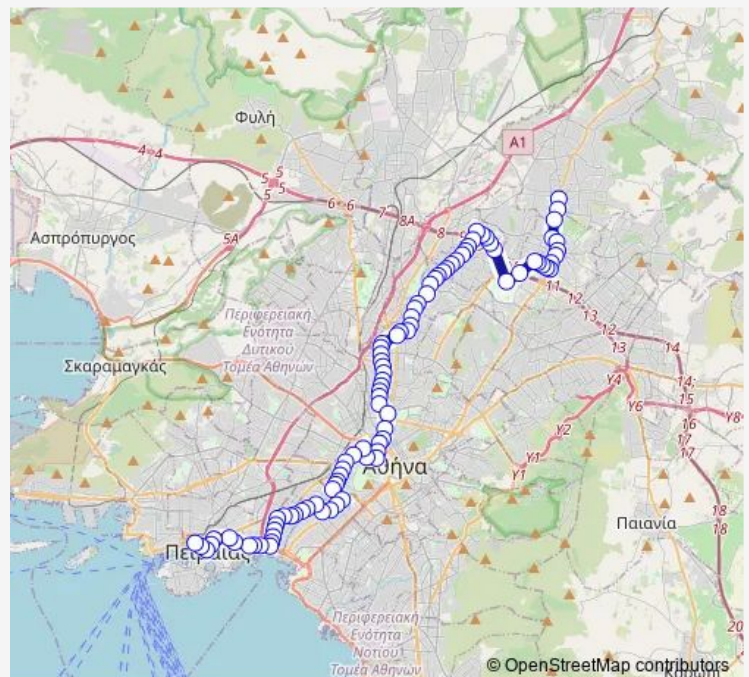

### Route schedule

ΑΦΕΤΗΡΙΑ(ΠΛ.ΚΑΡΑΙΣΚΑΚΗ) — ΠΛ.Πλατανου

Monday	03:50-02:10 <sup>+1</sup>
Tuesday	03:10-02:10 <sup>+1</sup>
Wednesday	03:10-02:10 <sup>+1</sup>
Thursday	03:10-02:10 <sup>+1</sup>
Friday	03:10-02:10 <sup>+1</sup>
Saturday	03:10-02:10 <sup>+1</sup>
Sunday	03:10-02:40 <sup>+1</sup>

### Route info

Direction: ΑΦΕΤΗΡΙΑ(ΠΛ.ΚΑΡΑΙΣΚΑΚΗ)

Stops: 86

Trip Duration: 1 hour 20 min

Πλ.Κυπρου

Αγ.Παντεσ

ΣΤΑΘΜΟΣ ΗΣΑΠ ΤΑΥΡΟΥ

Αφετηρια