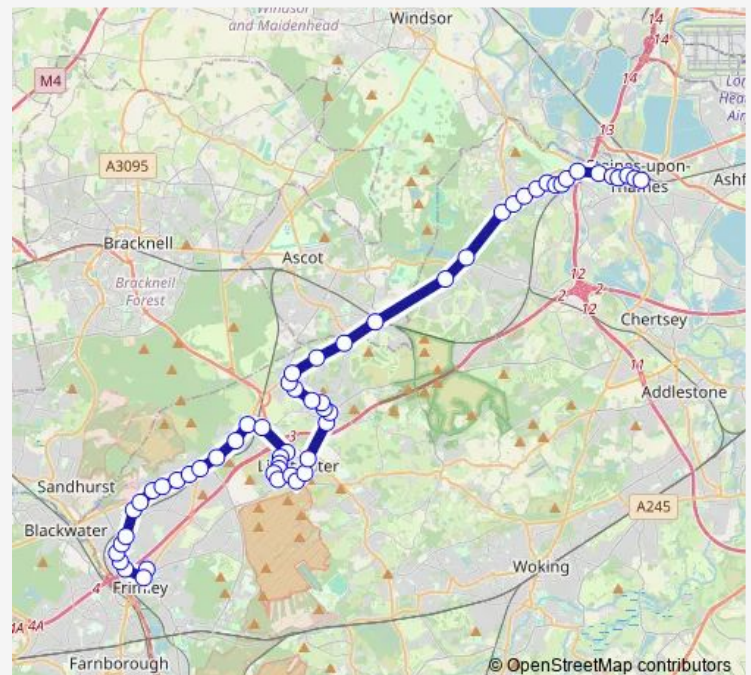

Thursday 07:47-16:20

Friday 07:47-16:20

Saturday —

Sunday —

Route info

Direction: Frimley Park Hospital

Stops: 47

Trip Duration: 1 hour 6 min

■ 500 — Frimley Park - Camberley - Egham - Staines

Cooper Road

Kennel Lane

Hatton Hill

School Road

The Bee

The Windmill

London Road West