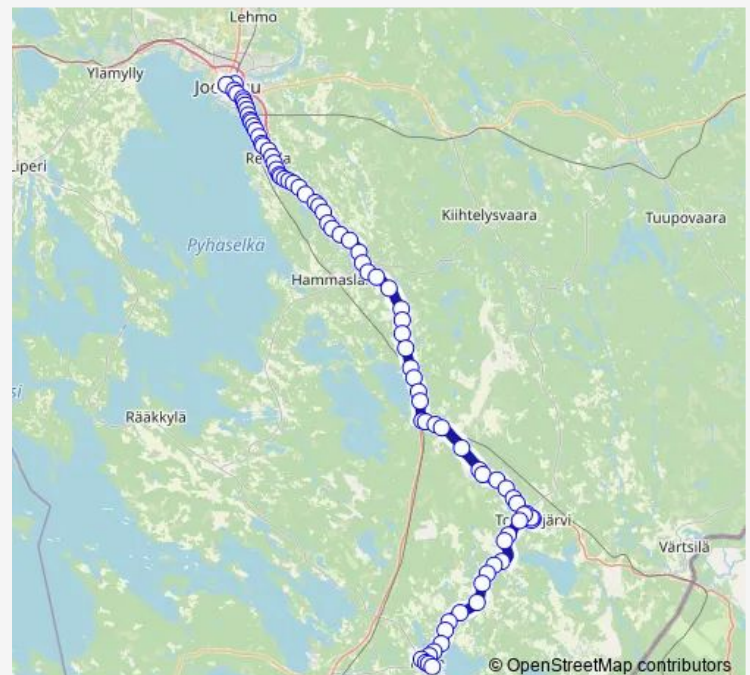

Thursday 10:10-16:30

Friday 10:10-16:30

Saturday 15:00

Sunday —

Route info

Direction: Joensuu

Stops: 81

Trip Duration: 1 hour 30 min