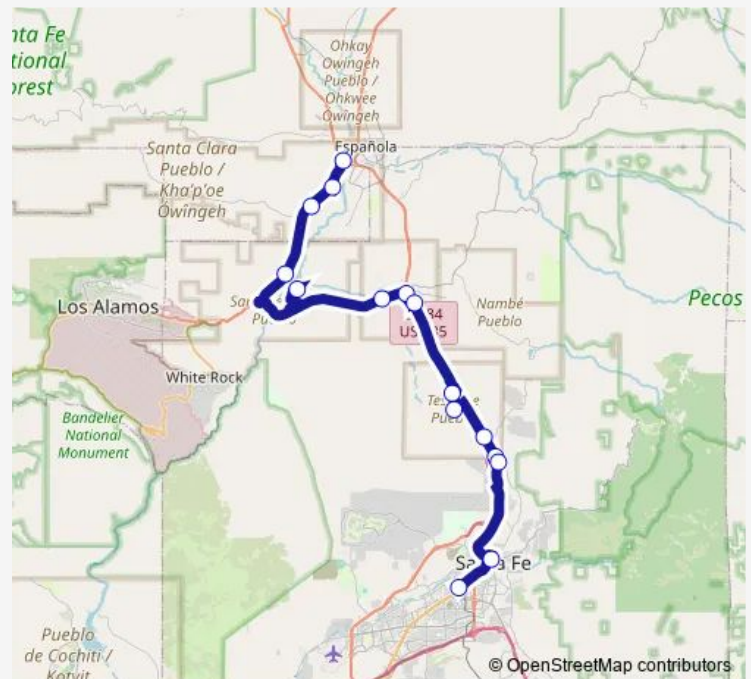

Cities Of Gold Casino Park & Ride Lot

NM-502 & Christmas Lane

San Ildefonso Governors Office

NM-30 & Avanyu Po

Road Runner Road & Dusty Plaza Road

Kee Street & Gap Field

Espanola Transit Center

Route schedule

Route info

Direction: Santa Fe Indian Hospital

Stops: 16

Trip Duration: 1 hour 29 min

Direction

Espanola Transit Center — Santa Fe Indian Hospital

15 stops

[Open route schedule](#)

Espanola Transit Center

Kee St & Gap Field

Road Runner Road & Dusty Plaza Road

NM-30 & Battleship View Road

San Ildefonso Governors Office

NM-502 & Christmas Lane

Cities Of Gold Casino Park & Ride Lot

Pojoaque Supermarket

Route schedule

Espanola Transit Center — Santa Fe Indian Hospital

Monday 06:30-15:30

Tuesday 06:30-15:30

Wednesday 06:30-15:30

Thursday 06:30-15:30

Friday 06:30-15:30

Saturday —