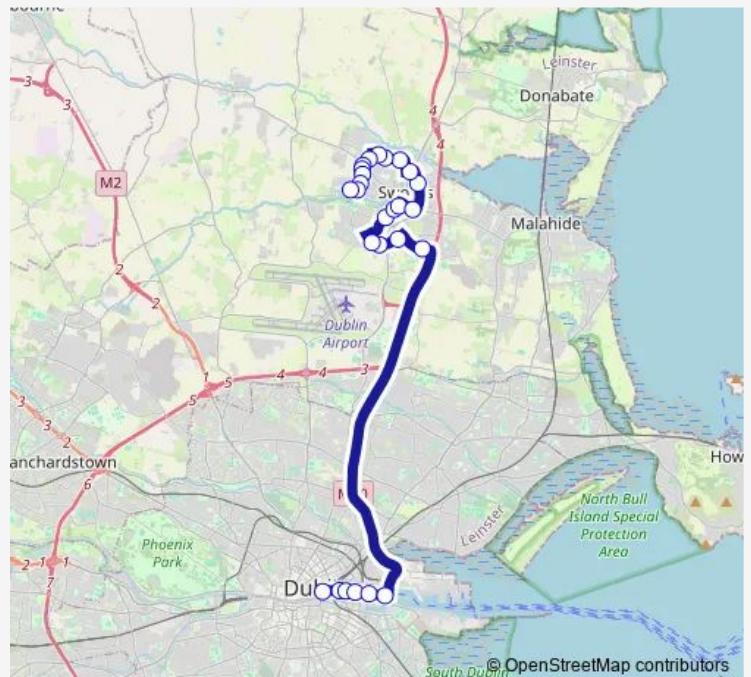

Boraimhe Laurels

Boraimhe Maples

Nevinstown Lane

Route schedule

Berwick Walk — Eden Quay

Monday 06:15-22:00

Tuesday 06:15-22:00

Wednesday 06:15-22:00

Thursday 06:15-22:00

Friday 06:15-22:00

Saturday 07:30-21:30

Sunday 08:45-18:45

Route info

Direction: Berwick Walk

Stops: 28

Trip Duration: 0 hour 43 min

■ 500 — Swords - Dublin City

BusMaps

Airside

Holywell Cres South

Holywell Close

East Wall Road

Convention Centre

Chq

Eden Quay

Direction

Eden Quay — Ormond Avenue

26 stops

[Open route schedule](#)

Eden Quay

Ifsc

Custom House Quay