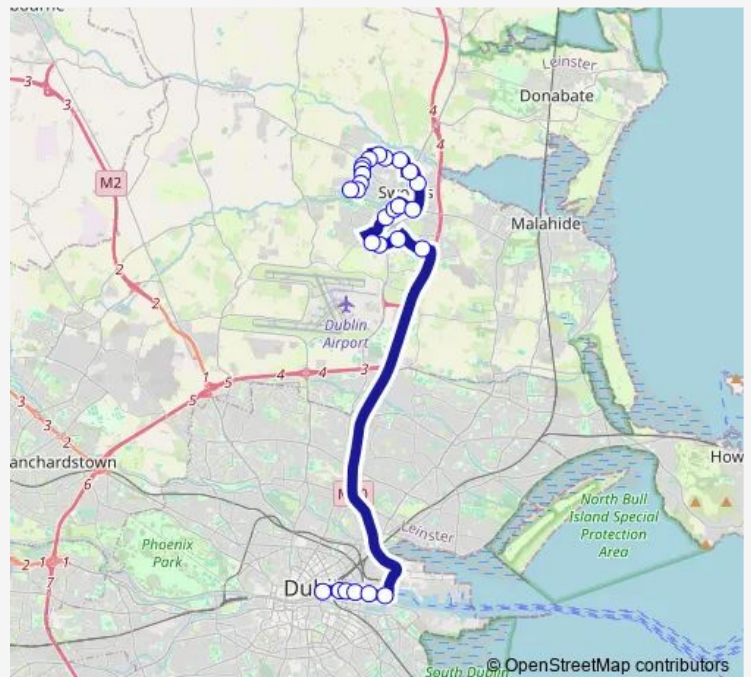

### Direction

Eden Quay — Ormond Avenue

26 stops

[Open route schedule](#)

Eden Quay

Ifsc

Chq

North Wall Quay

### Route schedule

Eden Quay — Ormond Avenue

Monday 07:00-23:00

Tuesday 07:00-23:00

Wednesday 07:00-23:00

Thursday 07:00-23:00

Friday 07:00-23:00

Saturday 00:30-23:00

### Route info

Direction: Eden Quay

Stops: 26

Trip Duration: 0 hour 43 min

500 — Swords - Dublin City

BusMaps

Cianlea

Lioscian

## Direction

Berwick Walk — Eden Quay

28 stops

[Open route schedule](#)

Berwick Walk

Ormond Avenue

St Cronan's Avenue

St Cronan's Lawn