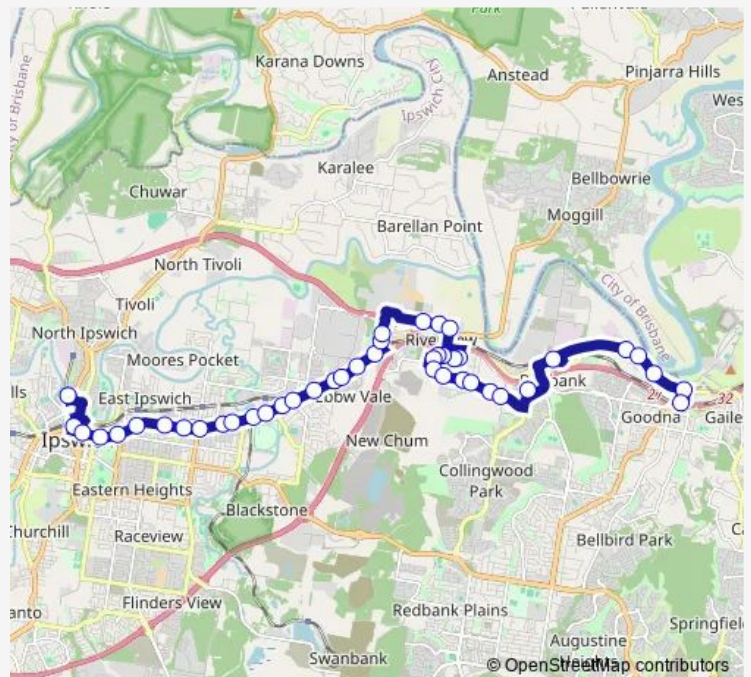

Route schedule

Goodna station, stop A — Riverlink, Stop A

Monday	08:03-18:45
Tuesday	08:03-18:45
Wednesday	08:03-18:45
Thursday	08:03-18:45
Friday	08:03-18:45
Saturday	—
Sunday	—

Route info

Direction: Goodna station, stop A

Stops: 44

Trip Duration: 0 hour 54 min

500 — Riverlink Shopping Centre - Goodna Station

River Rd at Dinmore station

Brisbane Rd at Dinmore Murri Baptist Church

Brisbane Rd at Robert Street

Brisbane Rd at Ebbw Vale Station