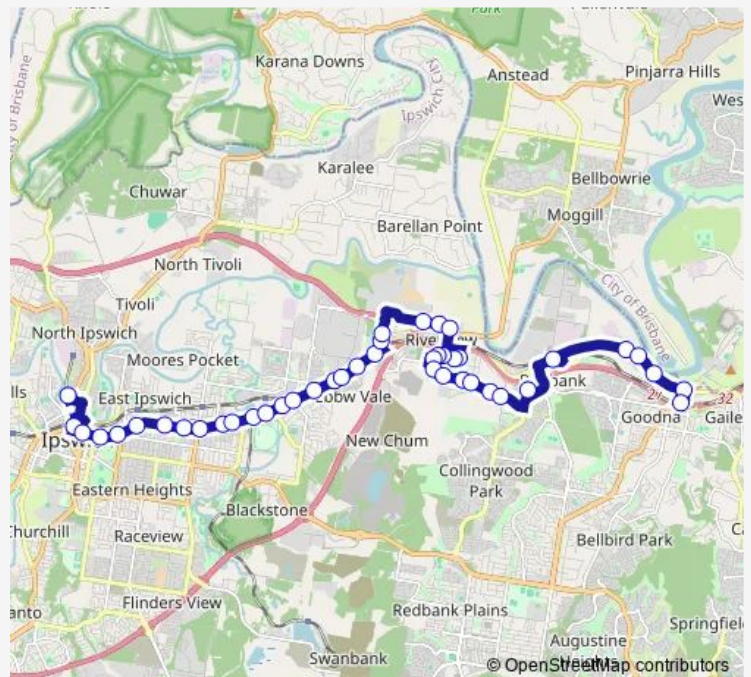

Monday 08:03-18:45

Tuesday 08:03-18:45

Wednesday 08:03-18:45

Thursday 08:03-18:45

Friday 08:03-18:45

Saturday 09:39-16:39

Sunday 09:39-16:39

Route info

Direction: Goodna station, stop A

Stops: 44

Trip Duration: 0 hour 51 min

500 — Riverlink Shopping Centre - Goodna Station

River Rd at Dinmore station

Brisbane Rd at Dinmore Murri Baptist Church

Brisbane Rd at Robert Street